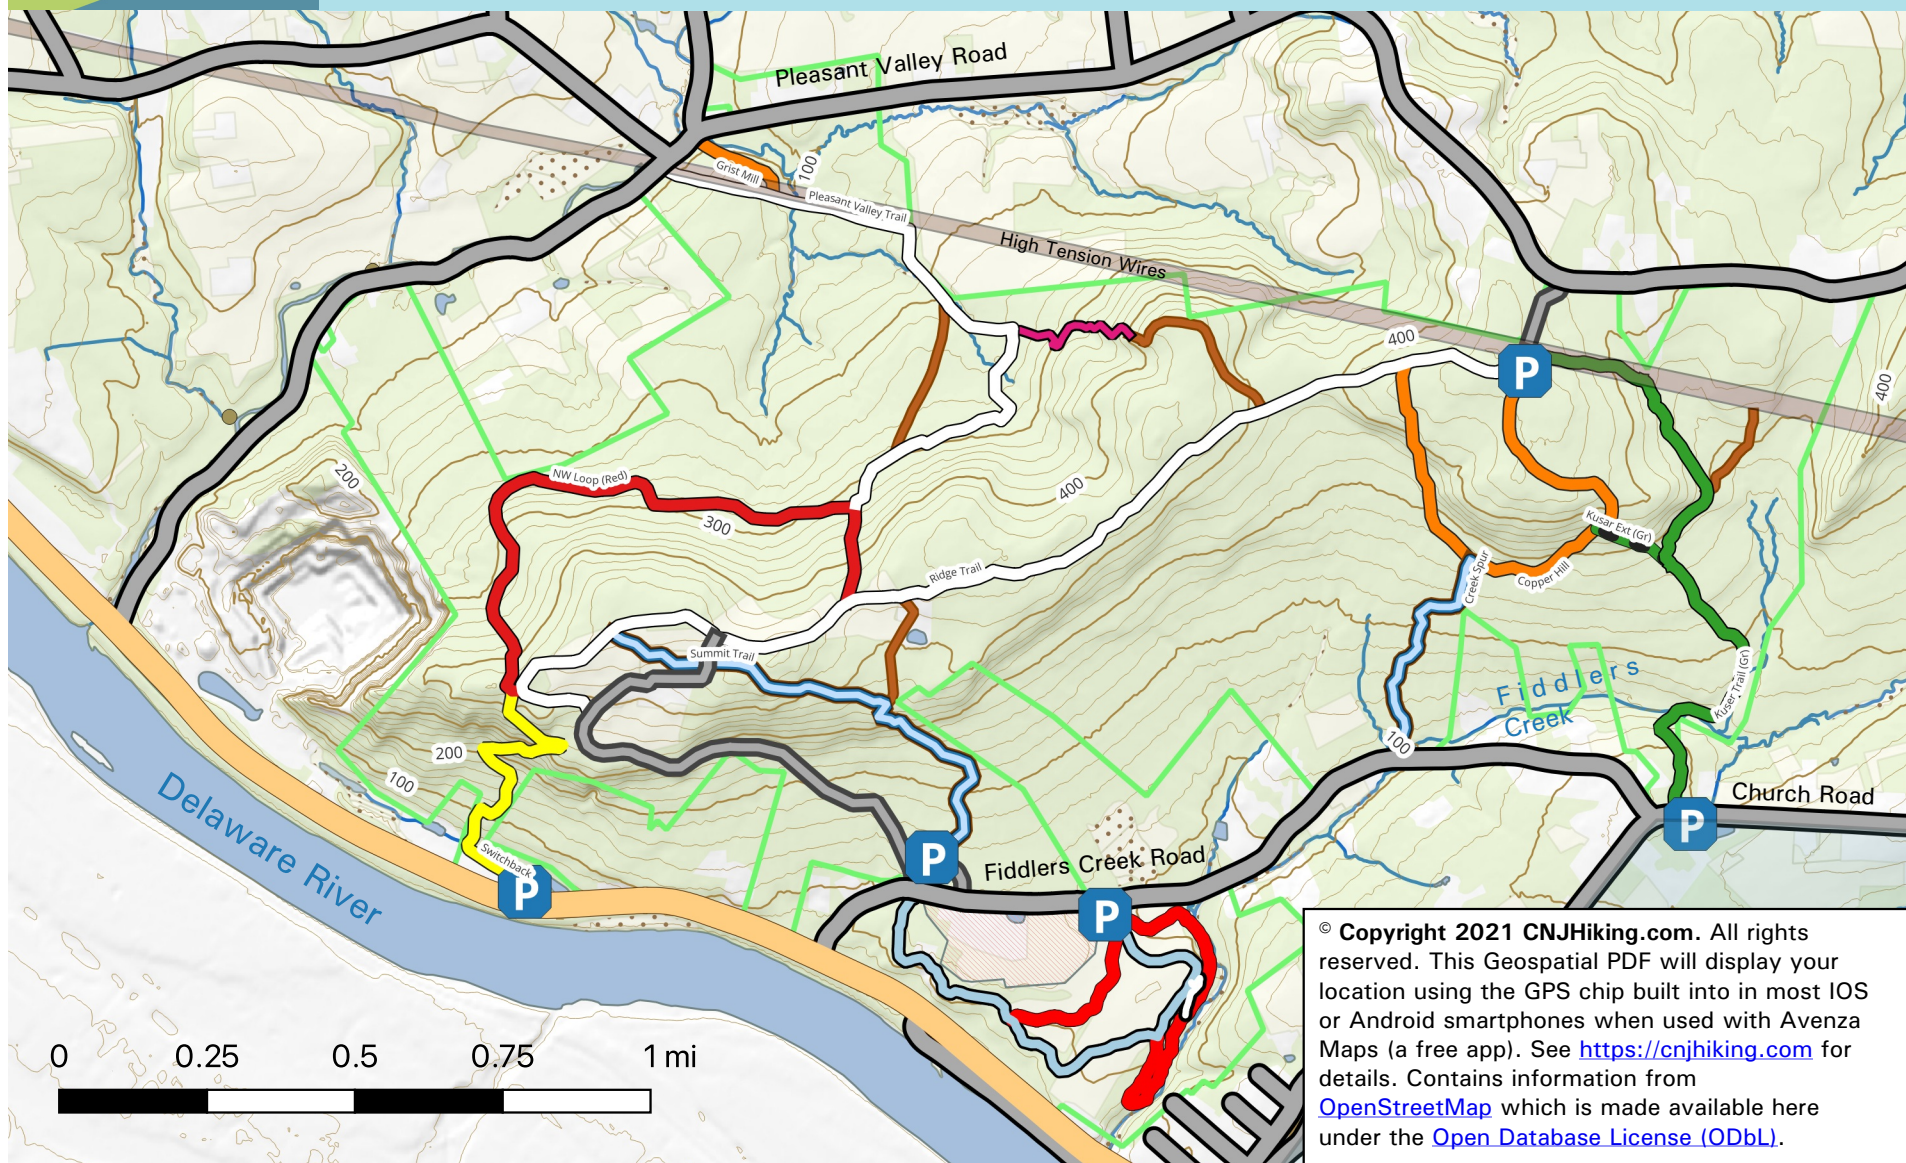

Ted Stiles Preserve at Baldpate Mountain including Fiddlers Creek Preserve

Mercer County Parks Commission

Telephone: (609) 303-0700

Website: www.mercercountyparks.org

© Copyright 2021 CNJHiking.com. All rights reserved. This Geospatial PDF will display your location using the GPS chip built into in most IOS or Android smartphones when used with Avenza Maps (a free app). See <https://cnjhiking.com> for details. Contains information from [OpenStreetMap](https://openstreetmap.org) which is made available here under the [Open Database License \(ODbL\)](https://openstreetmap.org/licenses/odbl).