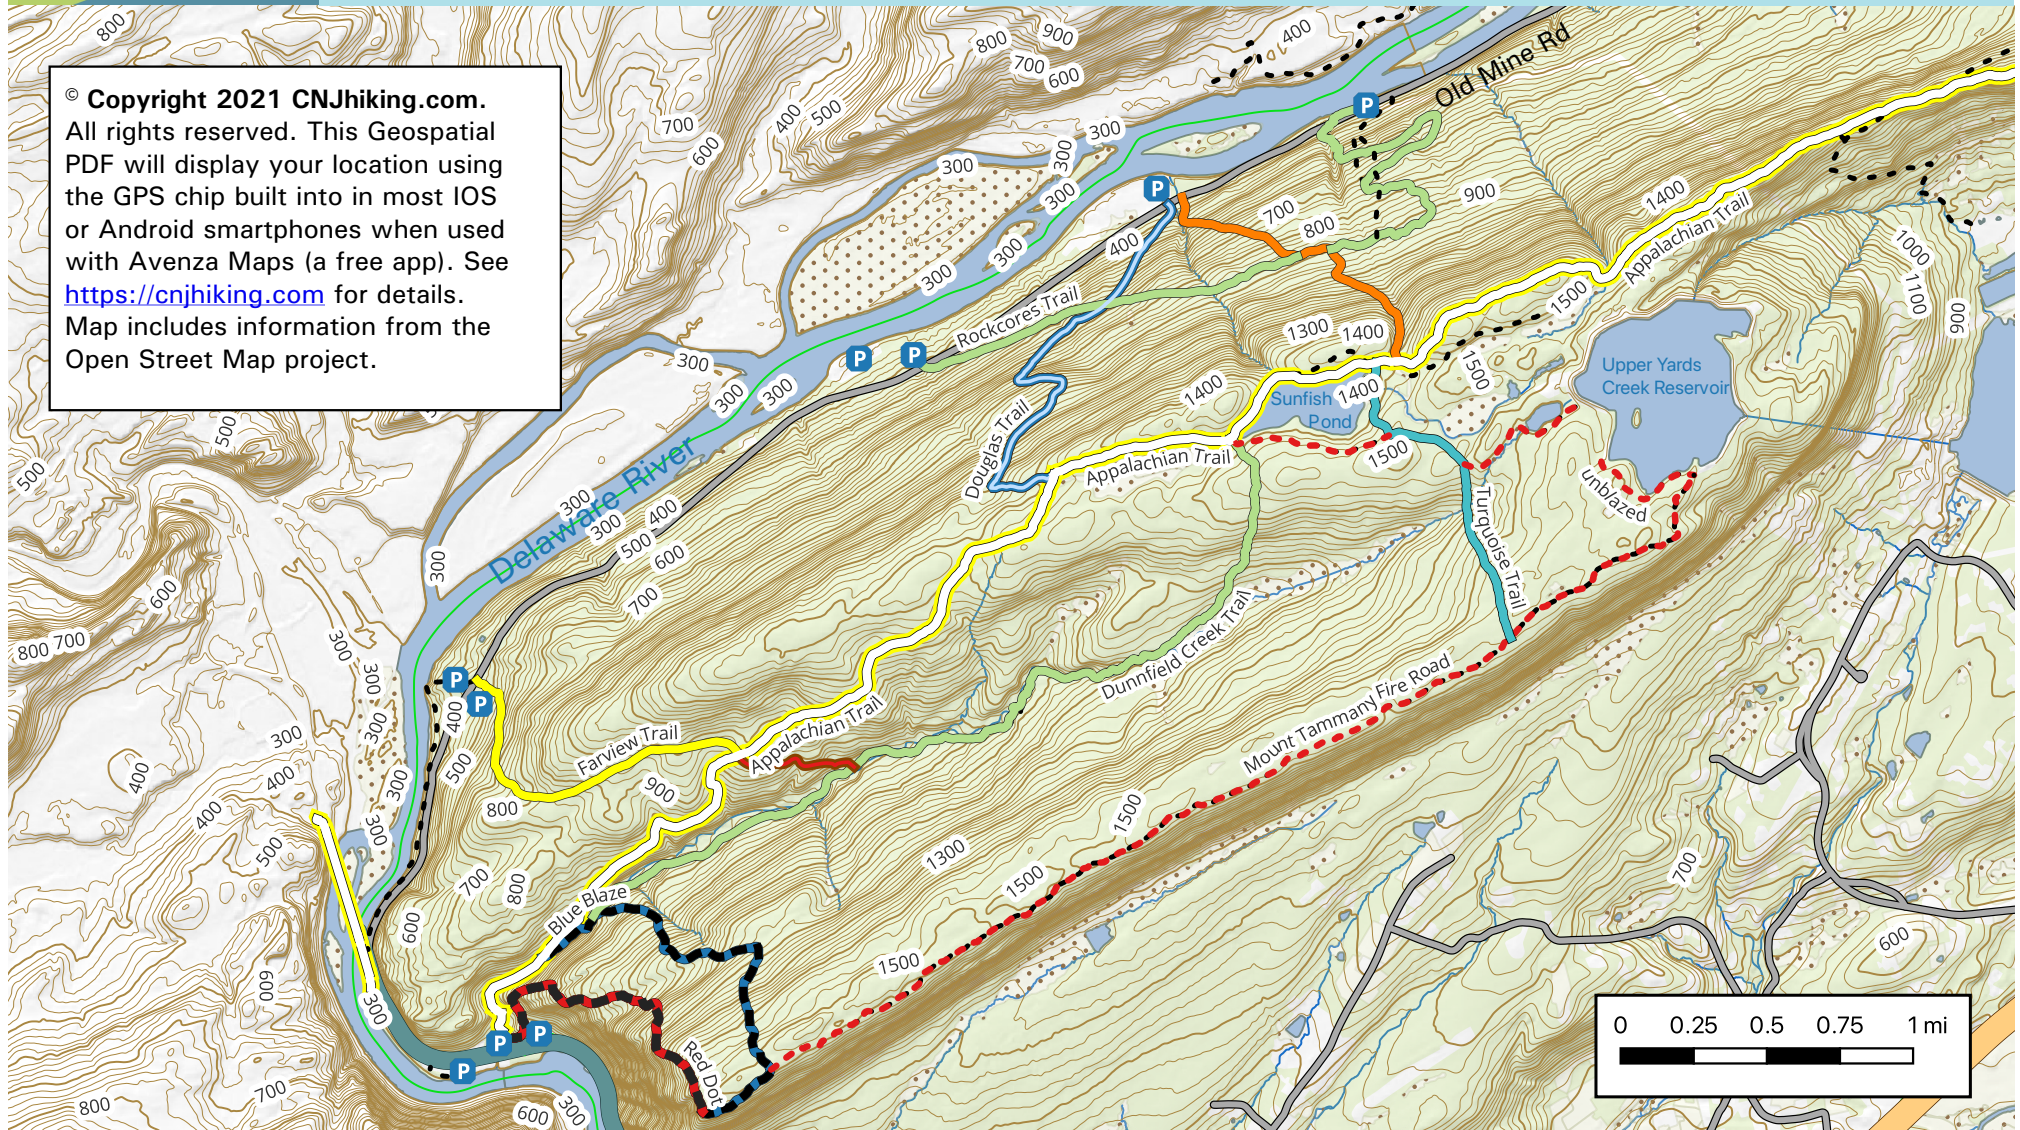

Delaware Water Gap (NJ Trails)

[Delaware Water Gap National Recreation Area](#) (570) 426-2452 Trails open 24x7, 365 days/year

[Worthington State Forest](#) (908) 841-9575 Trails open 8 AM - 8 PM daily

© Copyright 2021 CNJhiking.com.
All rights reserved. This Geospatial
PDF will display your location using
the GPS chip built into in most IOS
or Android smartphones when used
with Avenza Maps (a free app). See
<https://cnjhiking.com> for details.
Map includes information from the
Open Street Map project.

20 foot contour intervals - trail colors on map approximate blaze colors