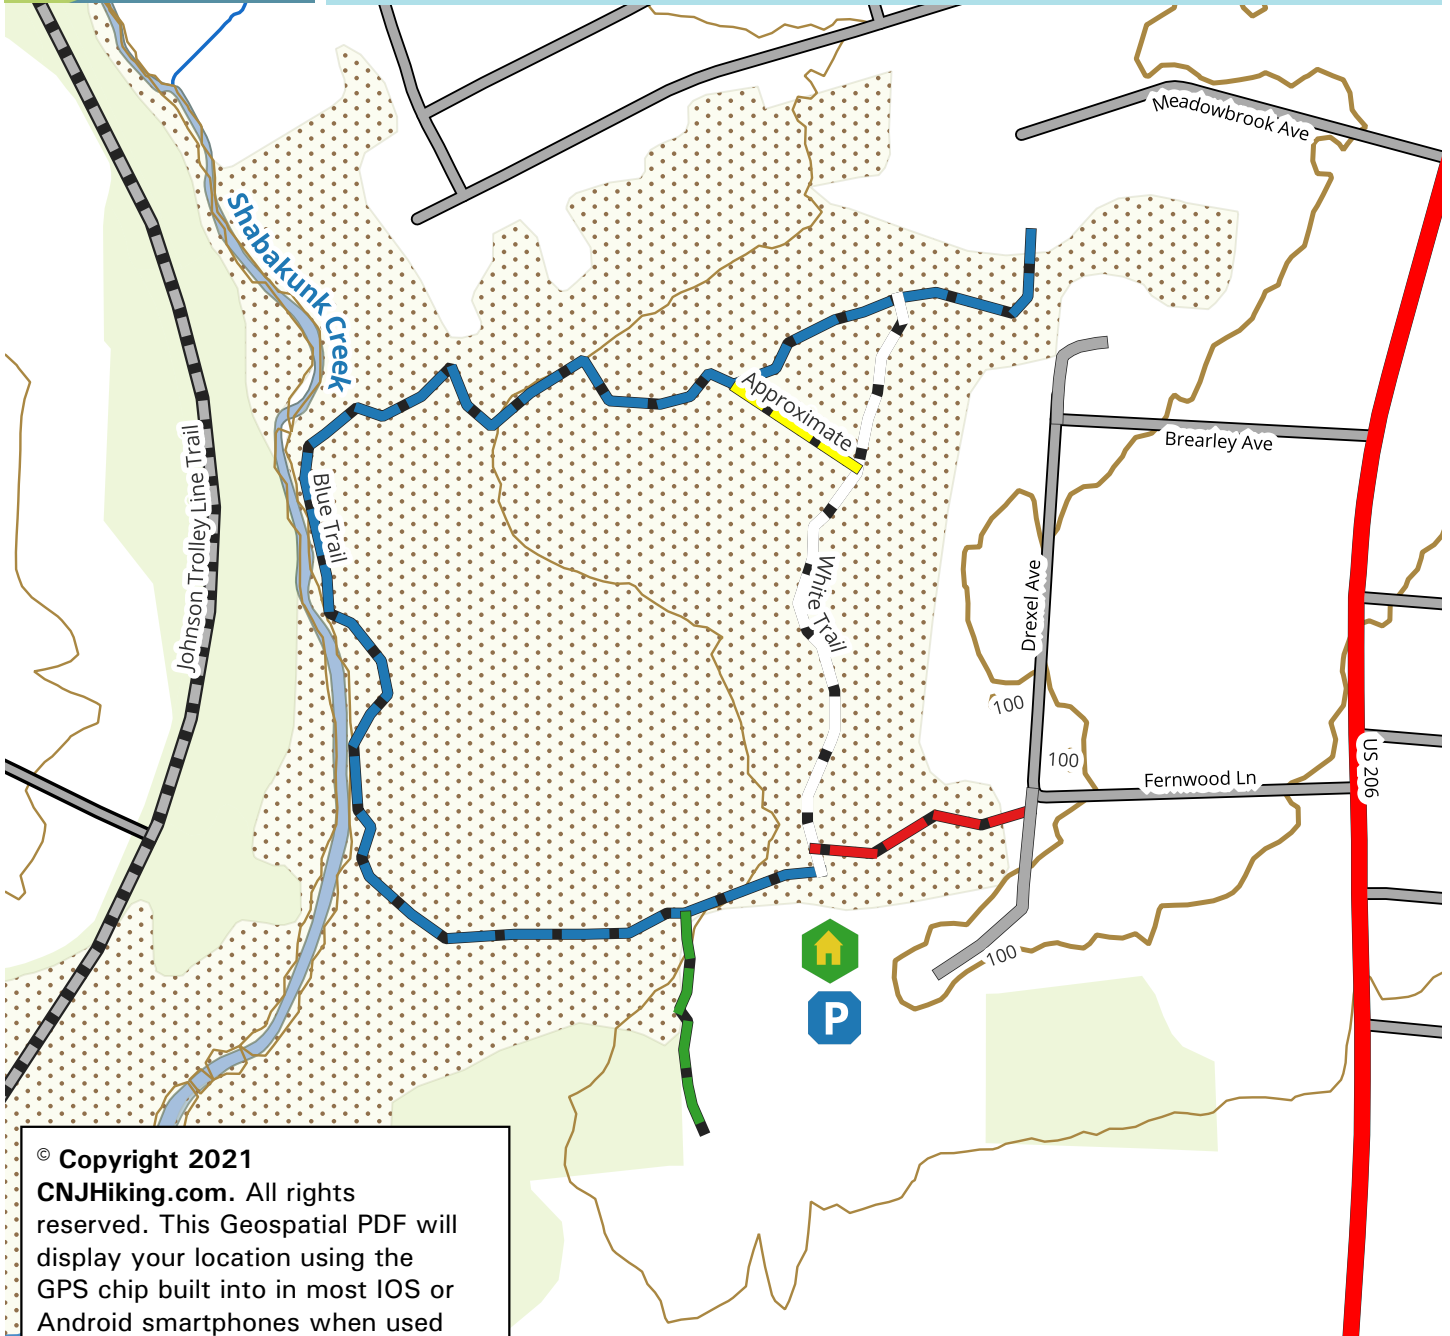

Drexel Woods & Lawrence Nature Center

Lawrence Township Recreation

Telephone: (609) 844-7065

505 Drexel Ave, Lawrence Township, NJ 08648

© Copyright 2021
CNJHiking.com. All rights reserved. This Geospatial PDF will display your location using the GPS chip built into in most IOS or Android smartphones when used with Avenza Maps (a free app). See <https://cnjhiking.com> for details. Contains information from the [Open Street Map Project](#).

20 foot contour intervals - trail colors on map indicate blaze colors. Location of Yellow Trail is estimated.

0 0.1 0.2 0.3 0.4 0.5 mi