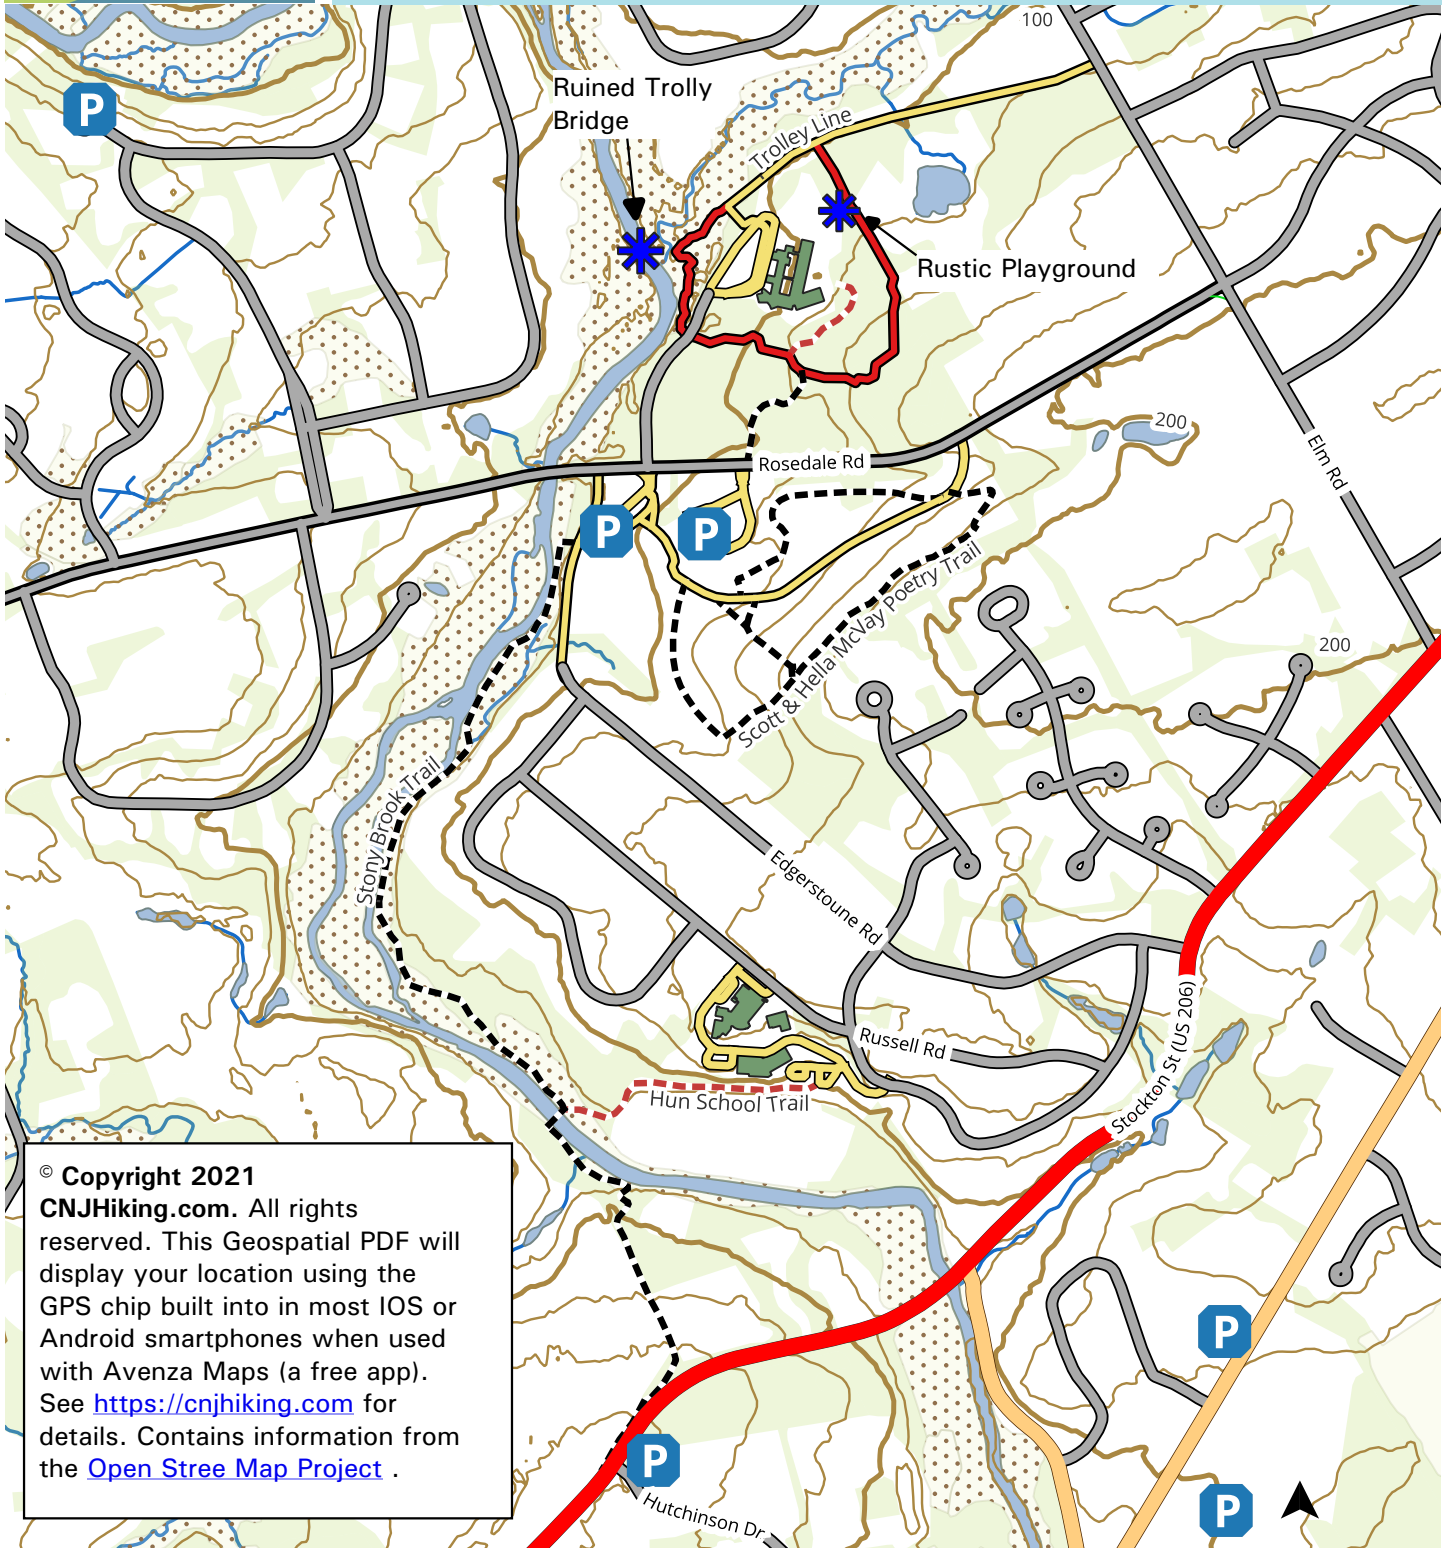

Greenway Meadows - Stony Brook Trail

Princeton Parks & Recreation

Telephone: (609) 921-9480 Email: recreation@princetonnj.gov

Website: [Link to Princeton Parks Web Page](#)

© Copyright 2021
CNJHiking.com. All rights reserved. This Geospatial PDF will display your location using the GPS chip built into in most IOS or Android smartphones when used with Avenza Maps (a free app). See <https://cnjhiking.com> for details. Contains information from the [Open Stree Map Project](#).

0 0.1 0.2 0.3 0.4 0.5 mi

20 foot contour intervals - only the Red Trail encircling Johnson Park School is color-blazed