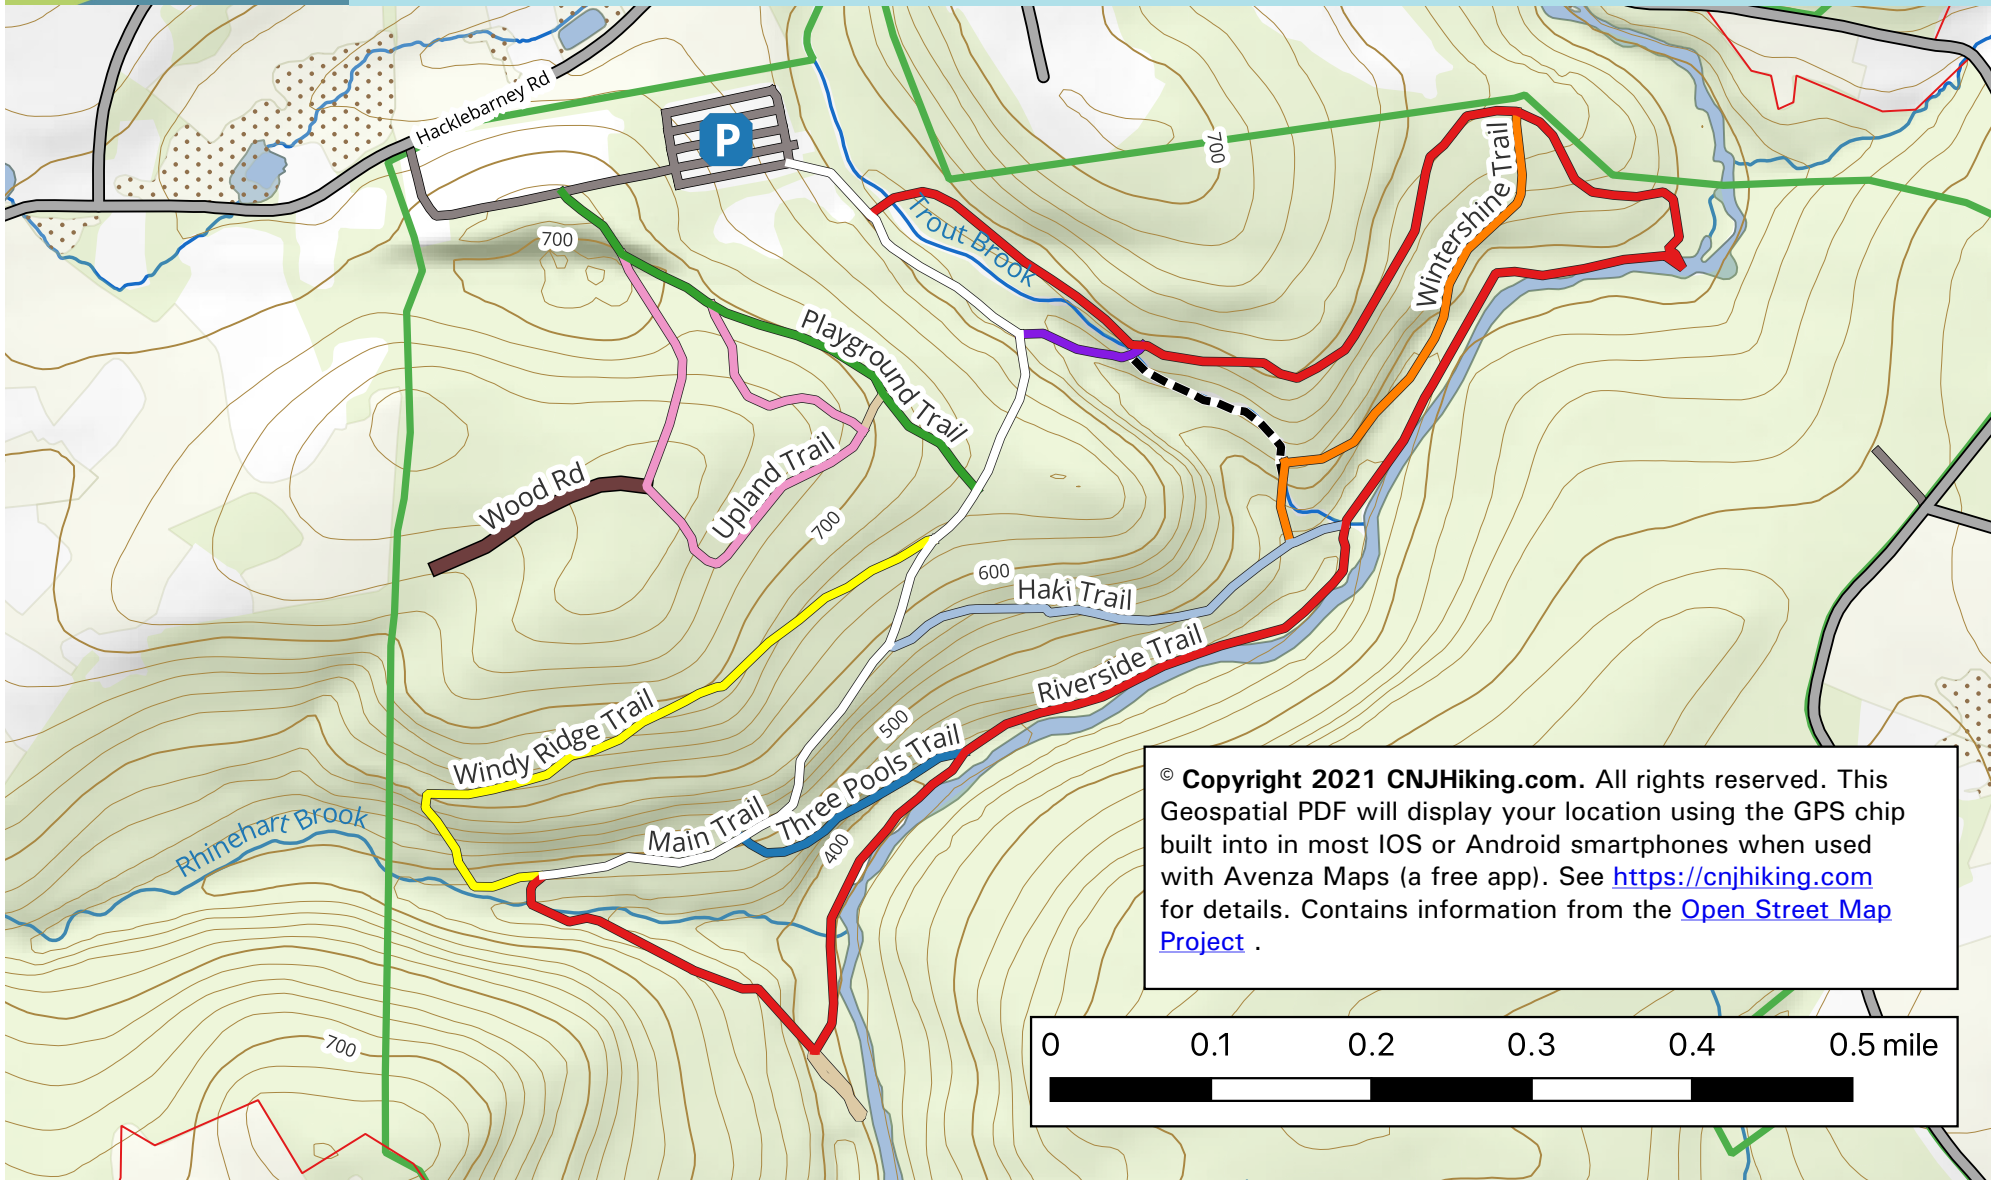

# Hacklebarney State Park

NJ State Park Service

119 Hacklebarney Rd, Long Valley, NJ 07853

[Park Website](#) Phone: (908) 638-8572

© Copyright 2021 CNJHiking.com. All rights reserved. This Geospatial PDF will display your location using the GPS chip built into in most IOS or Android smartphones when used with Avenza Maps (a free app). See <https://cnjhiking.com> for details. Contains information from the [Open Street Map Project](#) .