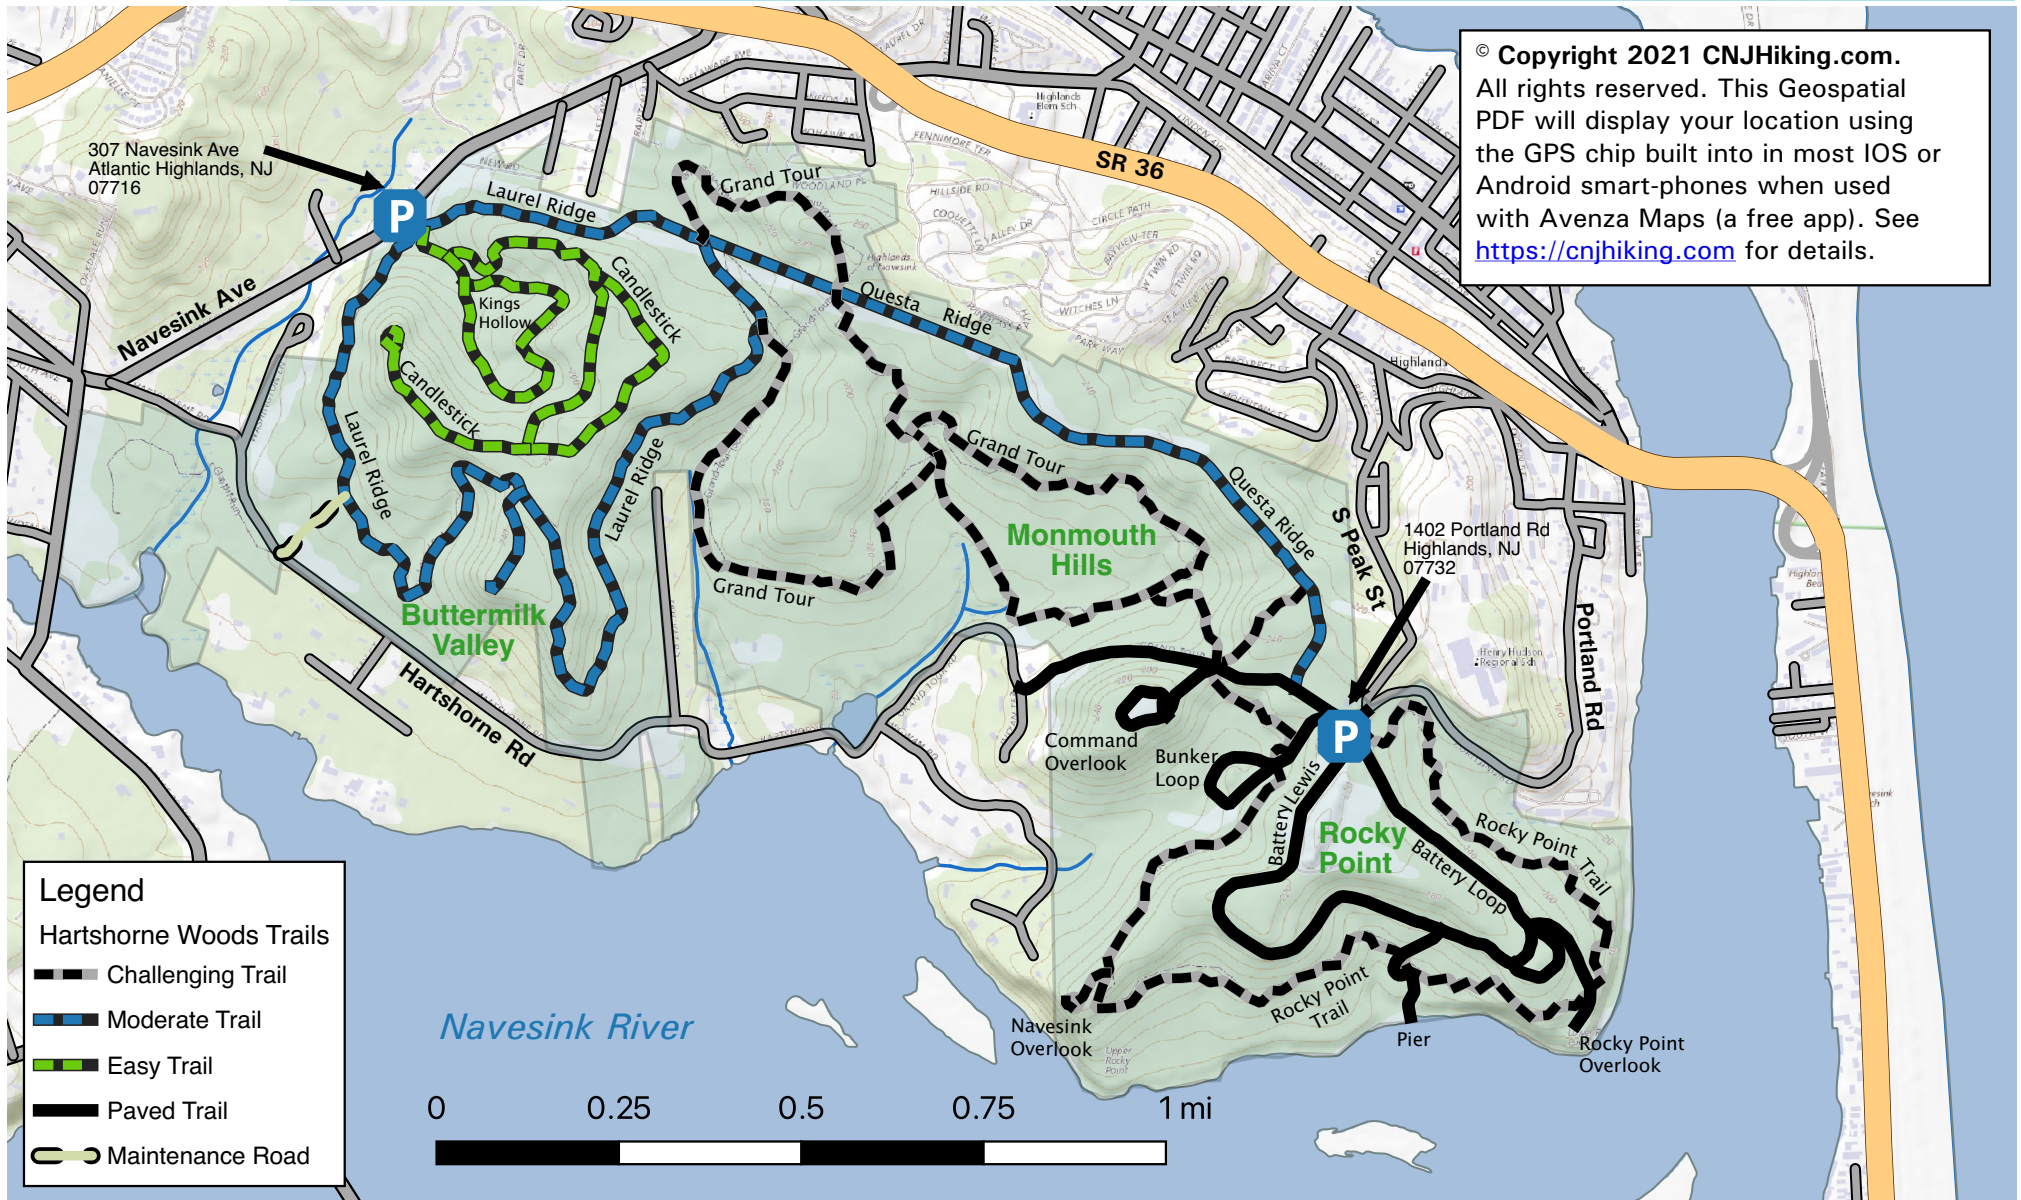

Hartshorne Woods Park

Monmouth County Park System

Telephone: (732) 842-4000

Email: info@monmouthcountyparks.com

Website: www.monmouthcountyparks.com

© Copyright 2021 CNJHiking.com. All rights reserved. This Geospatial PDF will display your location using the GPS chip built into in most IOS or Android smart-phones when used with Avenza Maps (a free app). See <https://cnjhiking.com> for details.

20 foot contour intervals - Trail colors on map indicate blaze colors