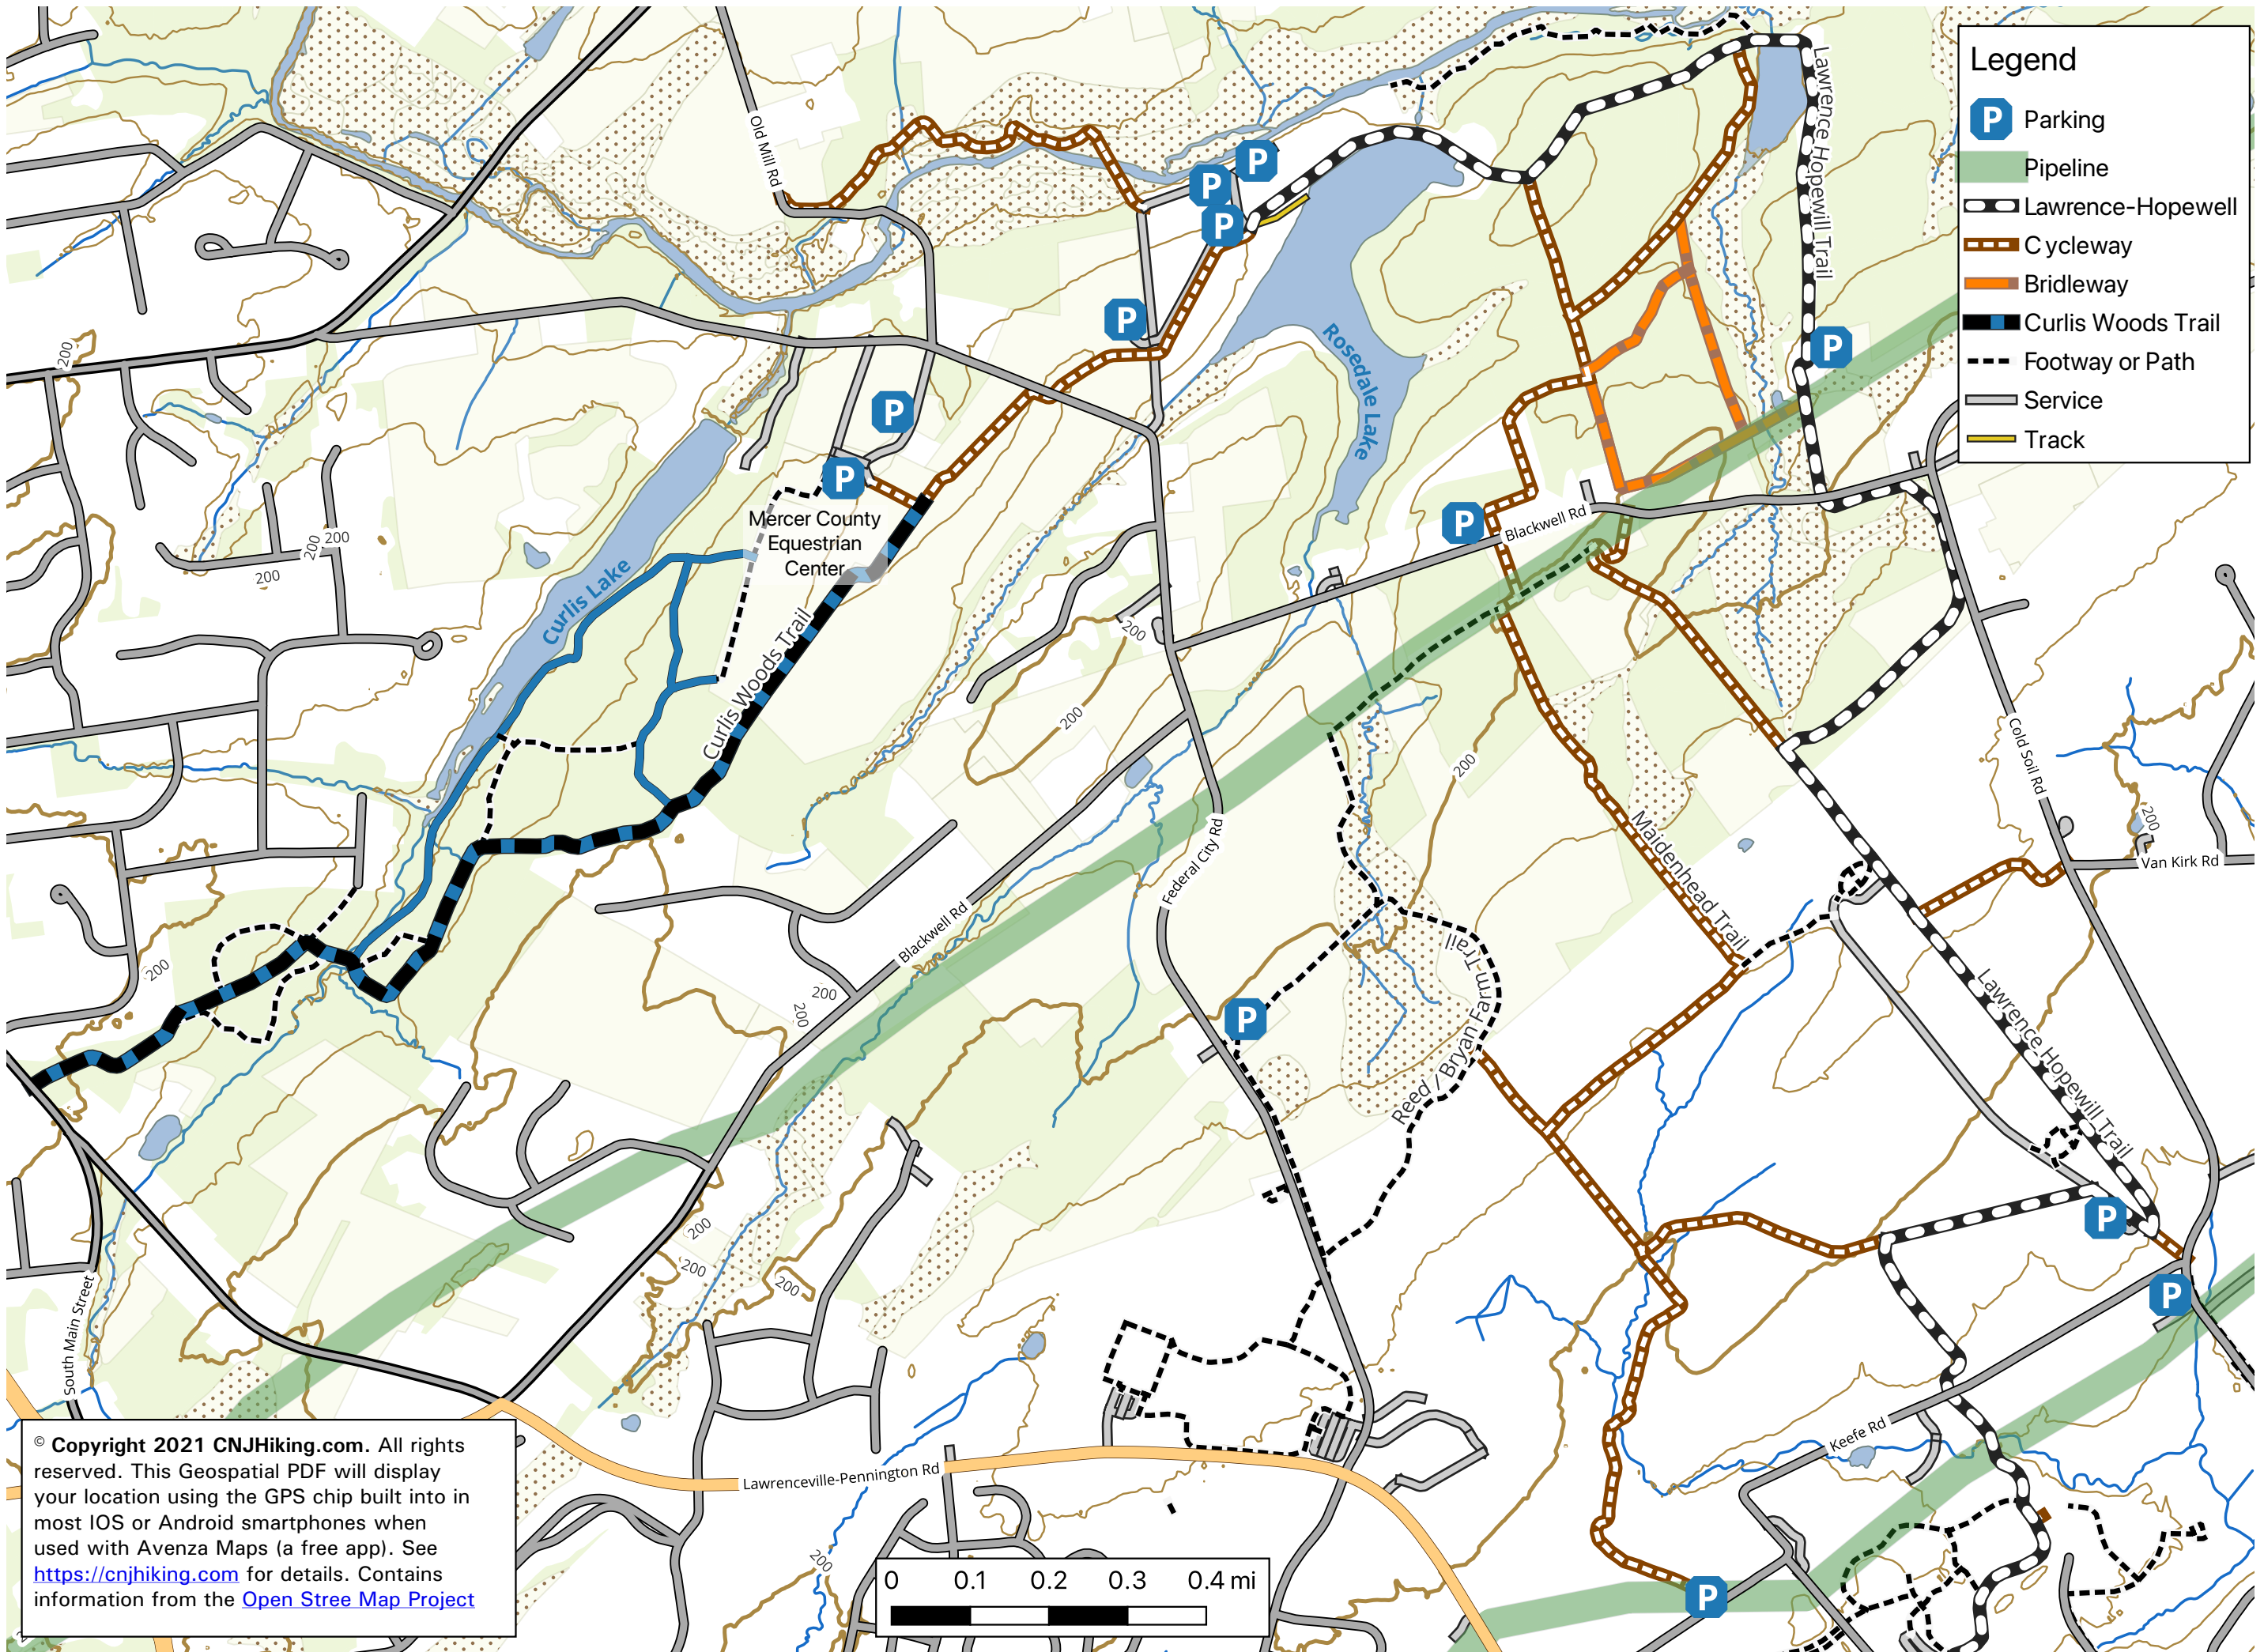

Mercer Meadows: Pole Farm, Rosedale Lake & Curlis Lake Woods

Mercer County Parks Commission

Telephone: (609) 303-0700

Website: www.mercercountyparks.org

© Copyright 2021 CNJHiking.com. All rights reserved. This Geospatial PDF will display your location using the GPS chip built into in most IOS or Android smartphones when used with Avenza Maps (a free app). See <https://cnjhiking.com> for details. Contains information from the [Open Street Map Project](https://openstreetmap.org)

20 foot contour intervals - most trails are not color blazed, though many are sign-posted.