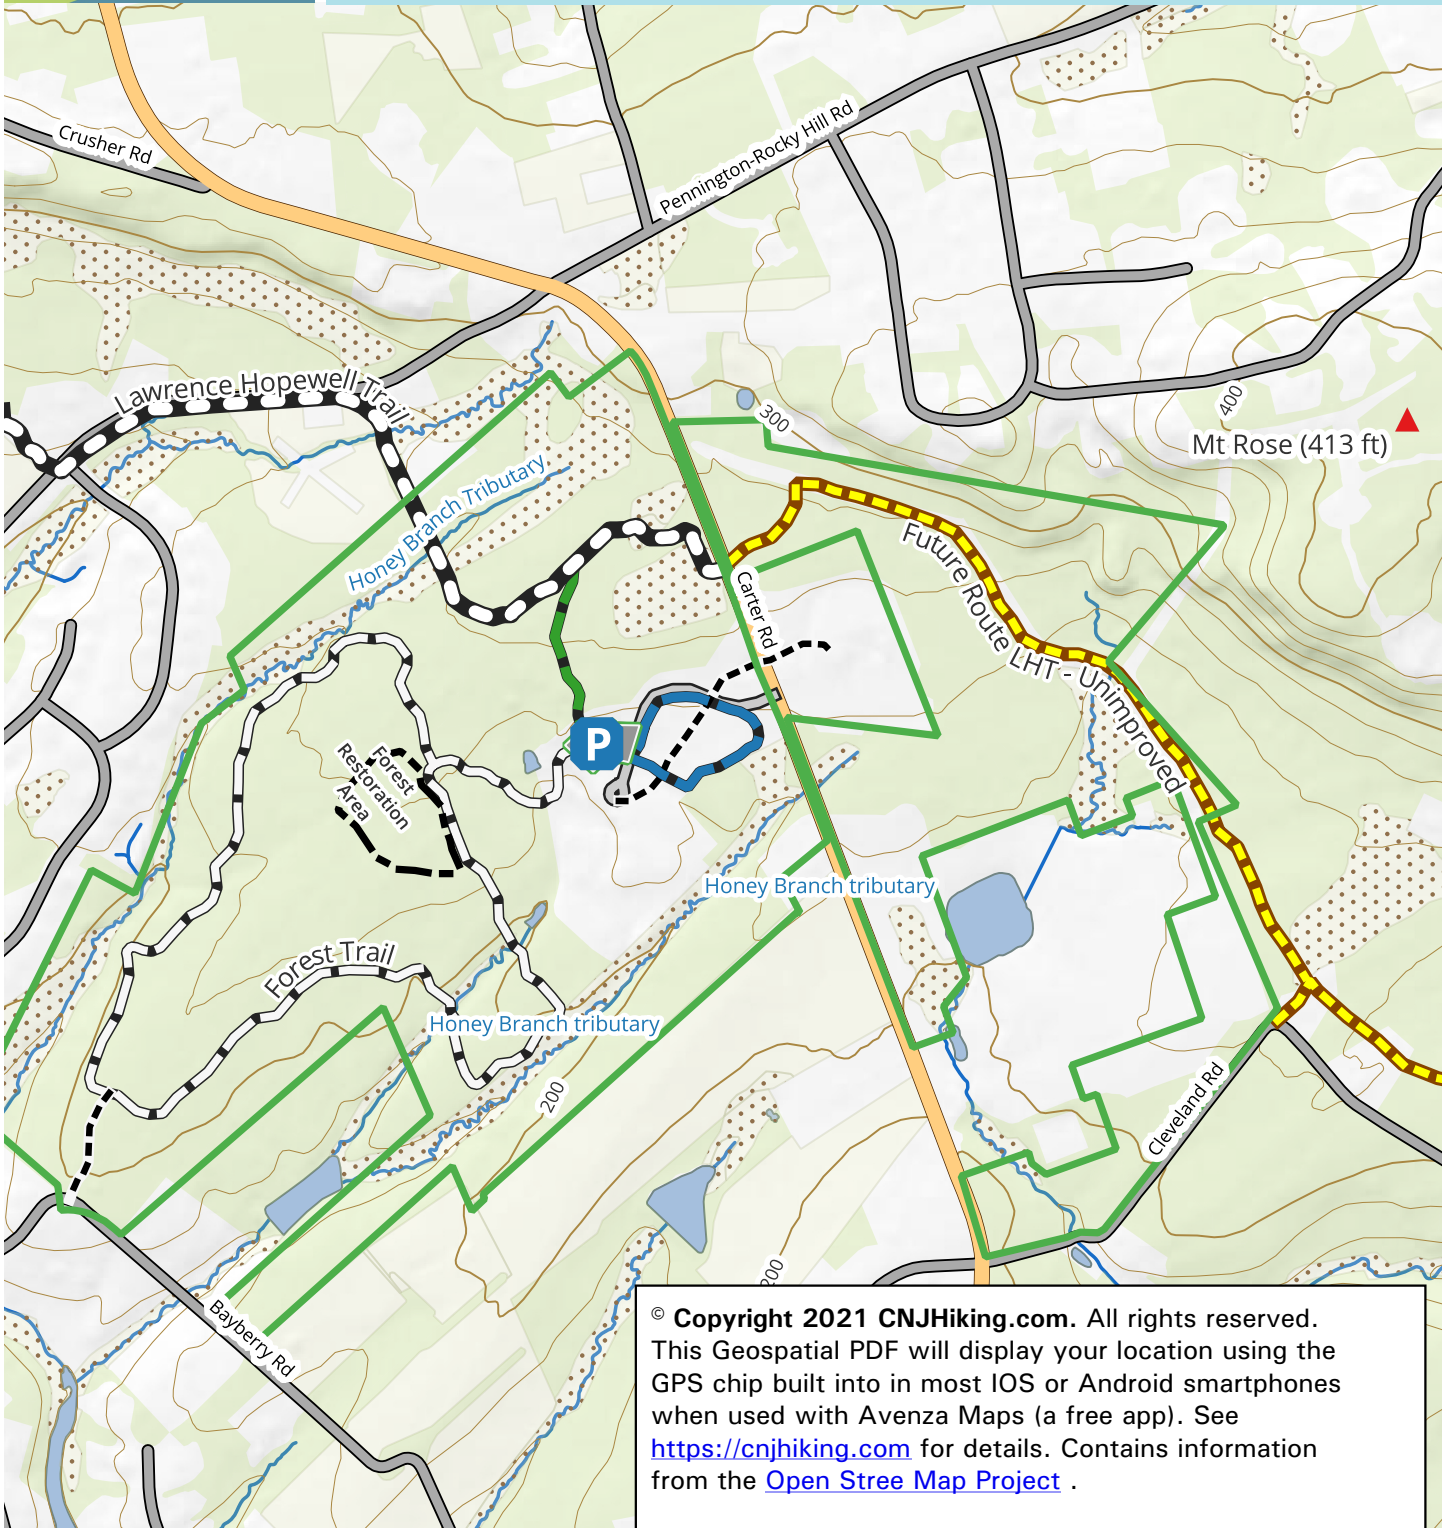

# Mt Rose Preserve

**NJ Conservation Foundation**

Telephone: (908) 921-9480

355 Carter Rd, Princeton NJ 08540

0 0.1 0.2 0.3 0.4 0.5 mi

20 foot contour intervals - trail colors on map indicate blaze colors