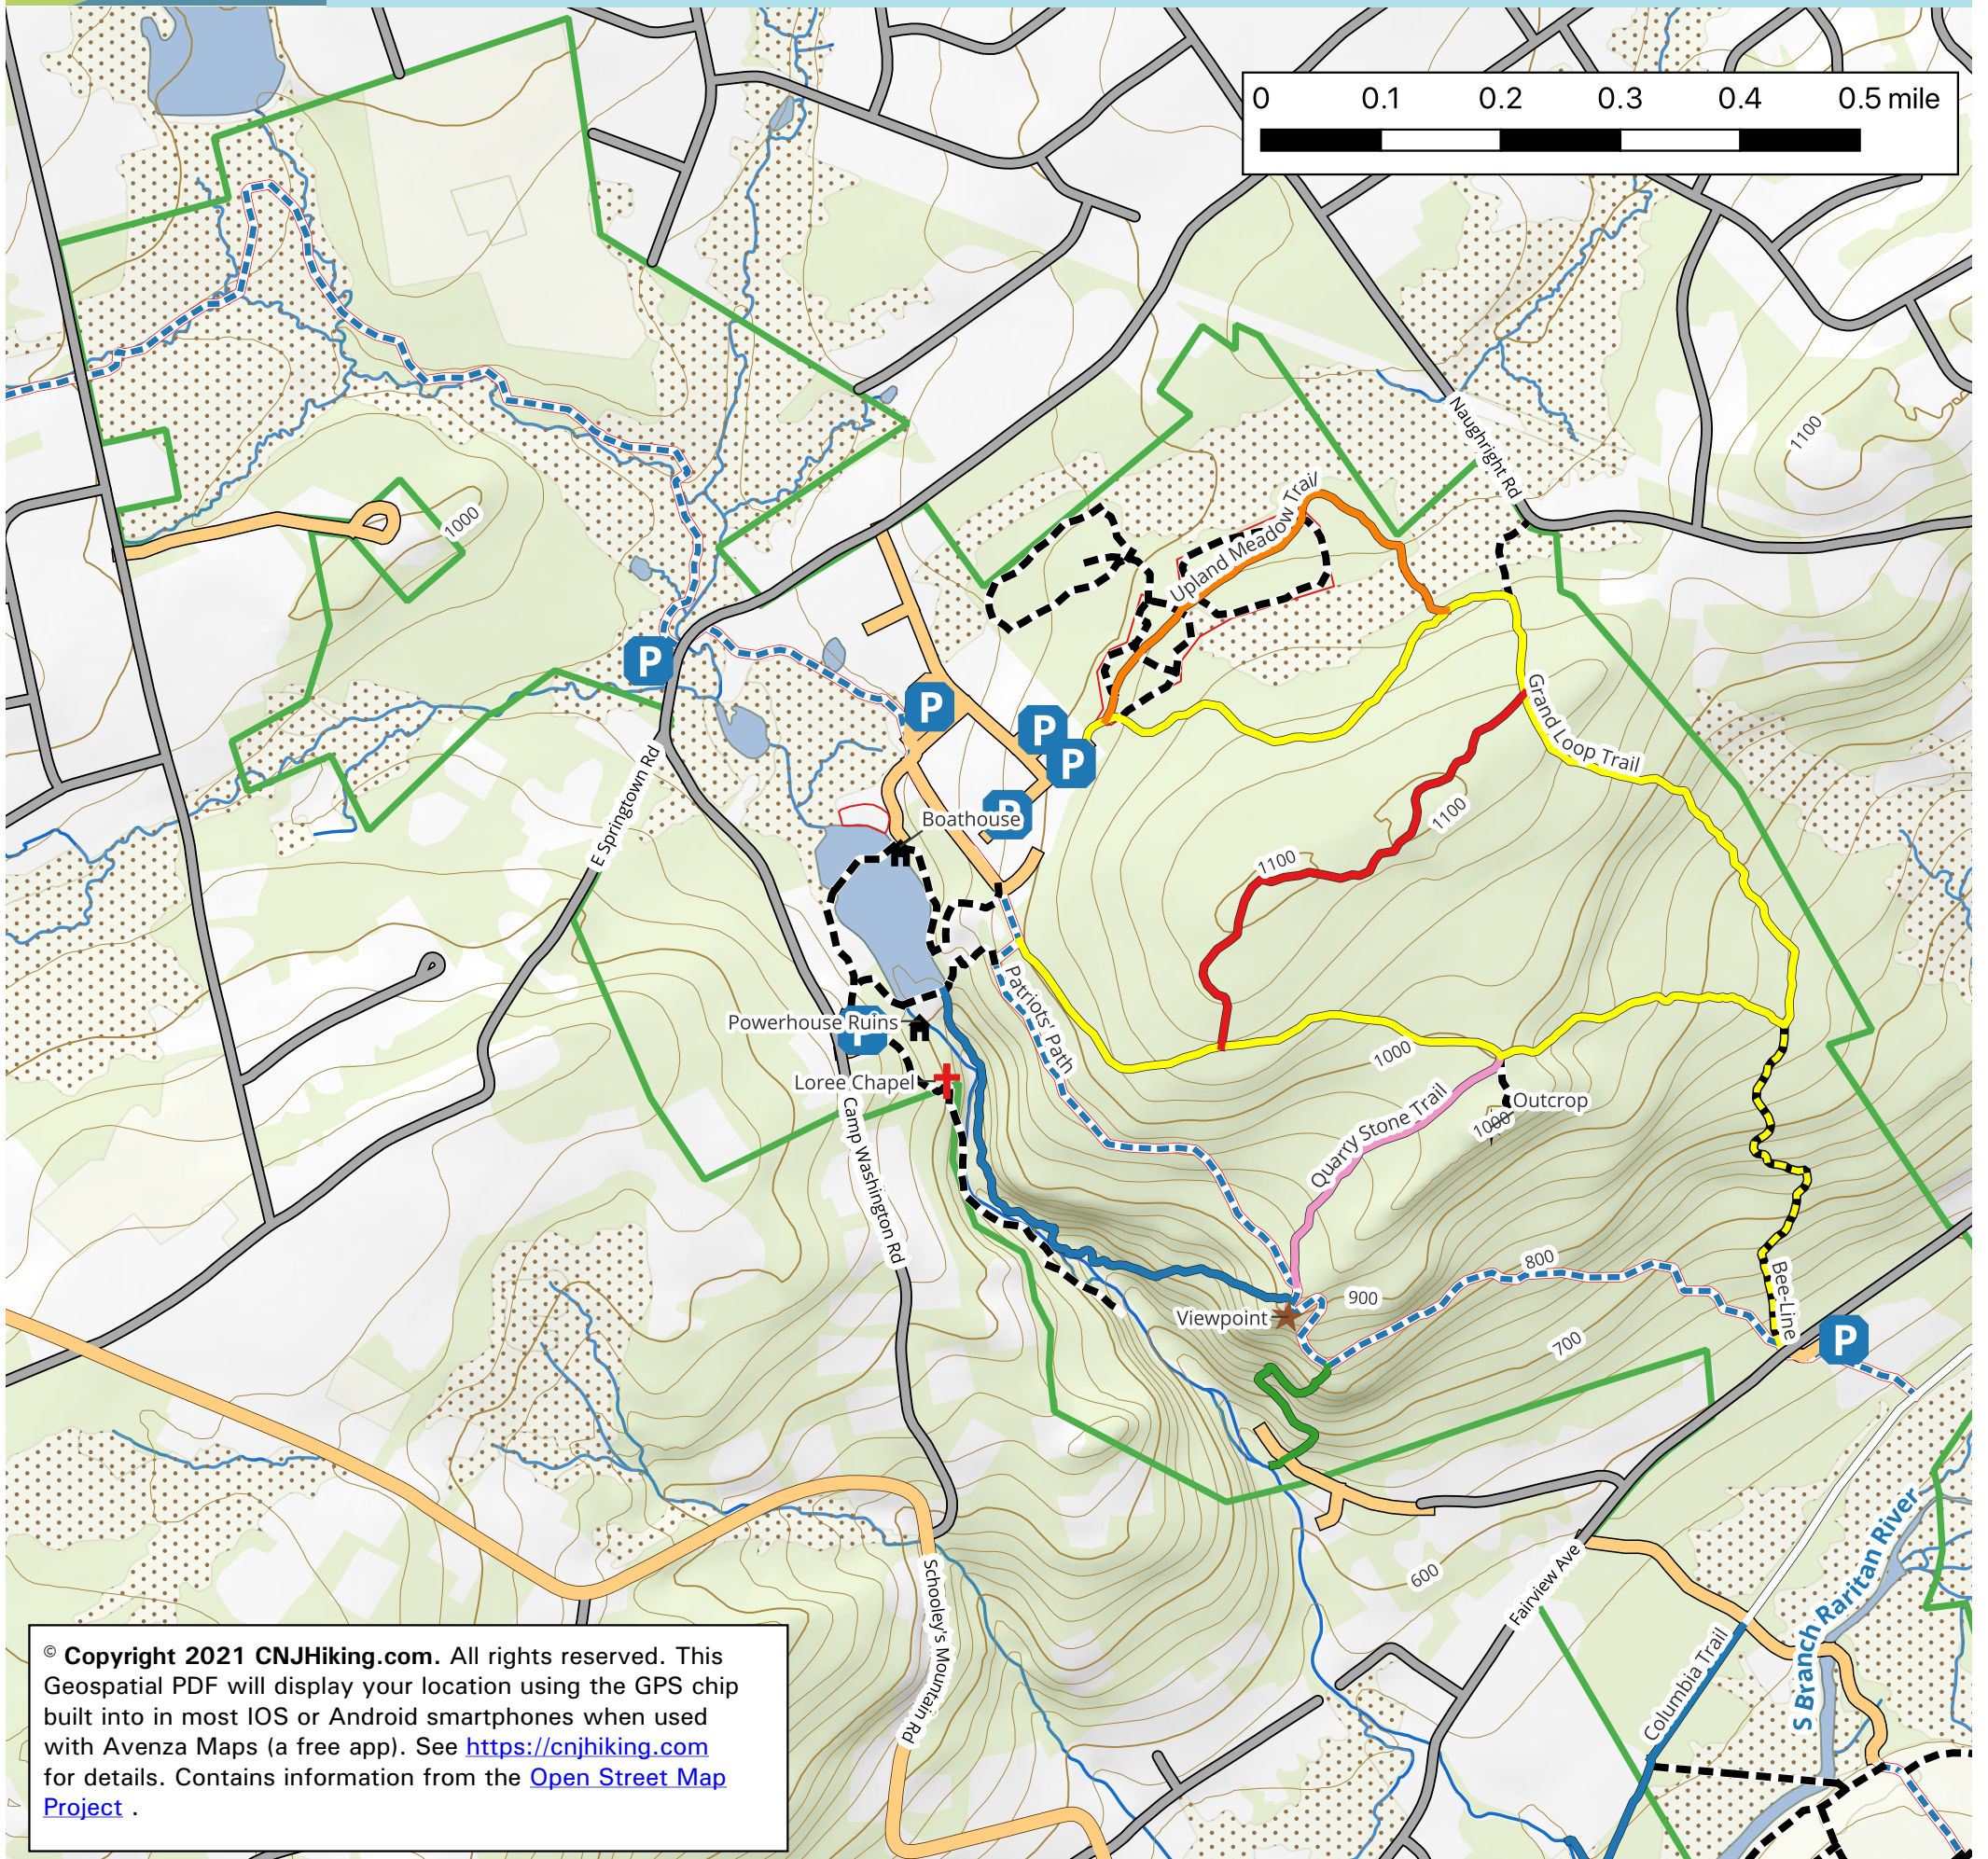

# Schooley's Mountain County Park

Morris County Park Commission

Fairview Avenue, Long Valley, NJ 07853

<https://morrisparks.net> Phone: (973) 326-7600

© Copyright 2021 CNJHiking.com. All rights reserved. This Geospatial PDF will display your location using the GPS chip built into in most IOS or Android smartphones when used with Avenza Maps (a free app). See <https://cnjhiking.com> for details. Contains information from the [Open Street Map Project](https://openstreetmap.org/).

20 foot contour intervals . Trail colors are intended to reflect colors in the field as much as possible