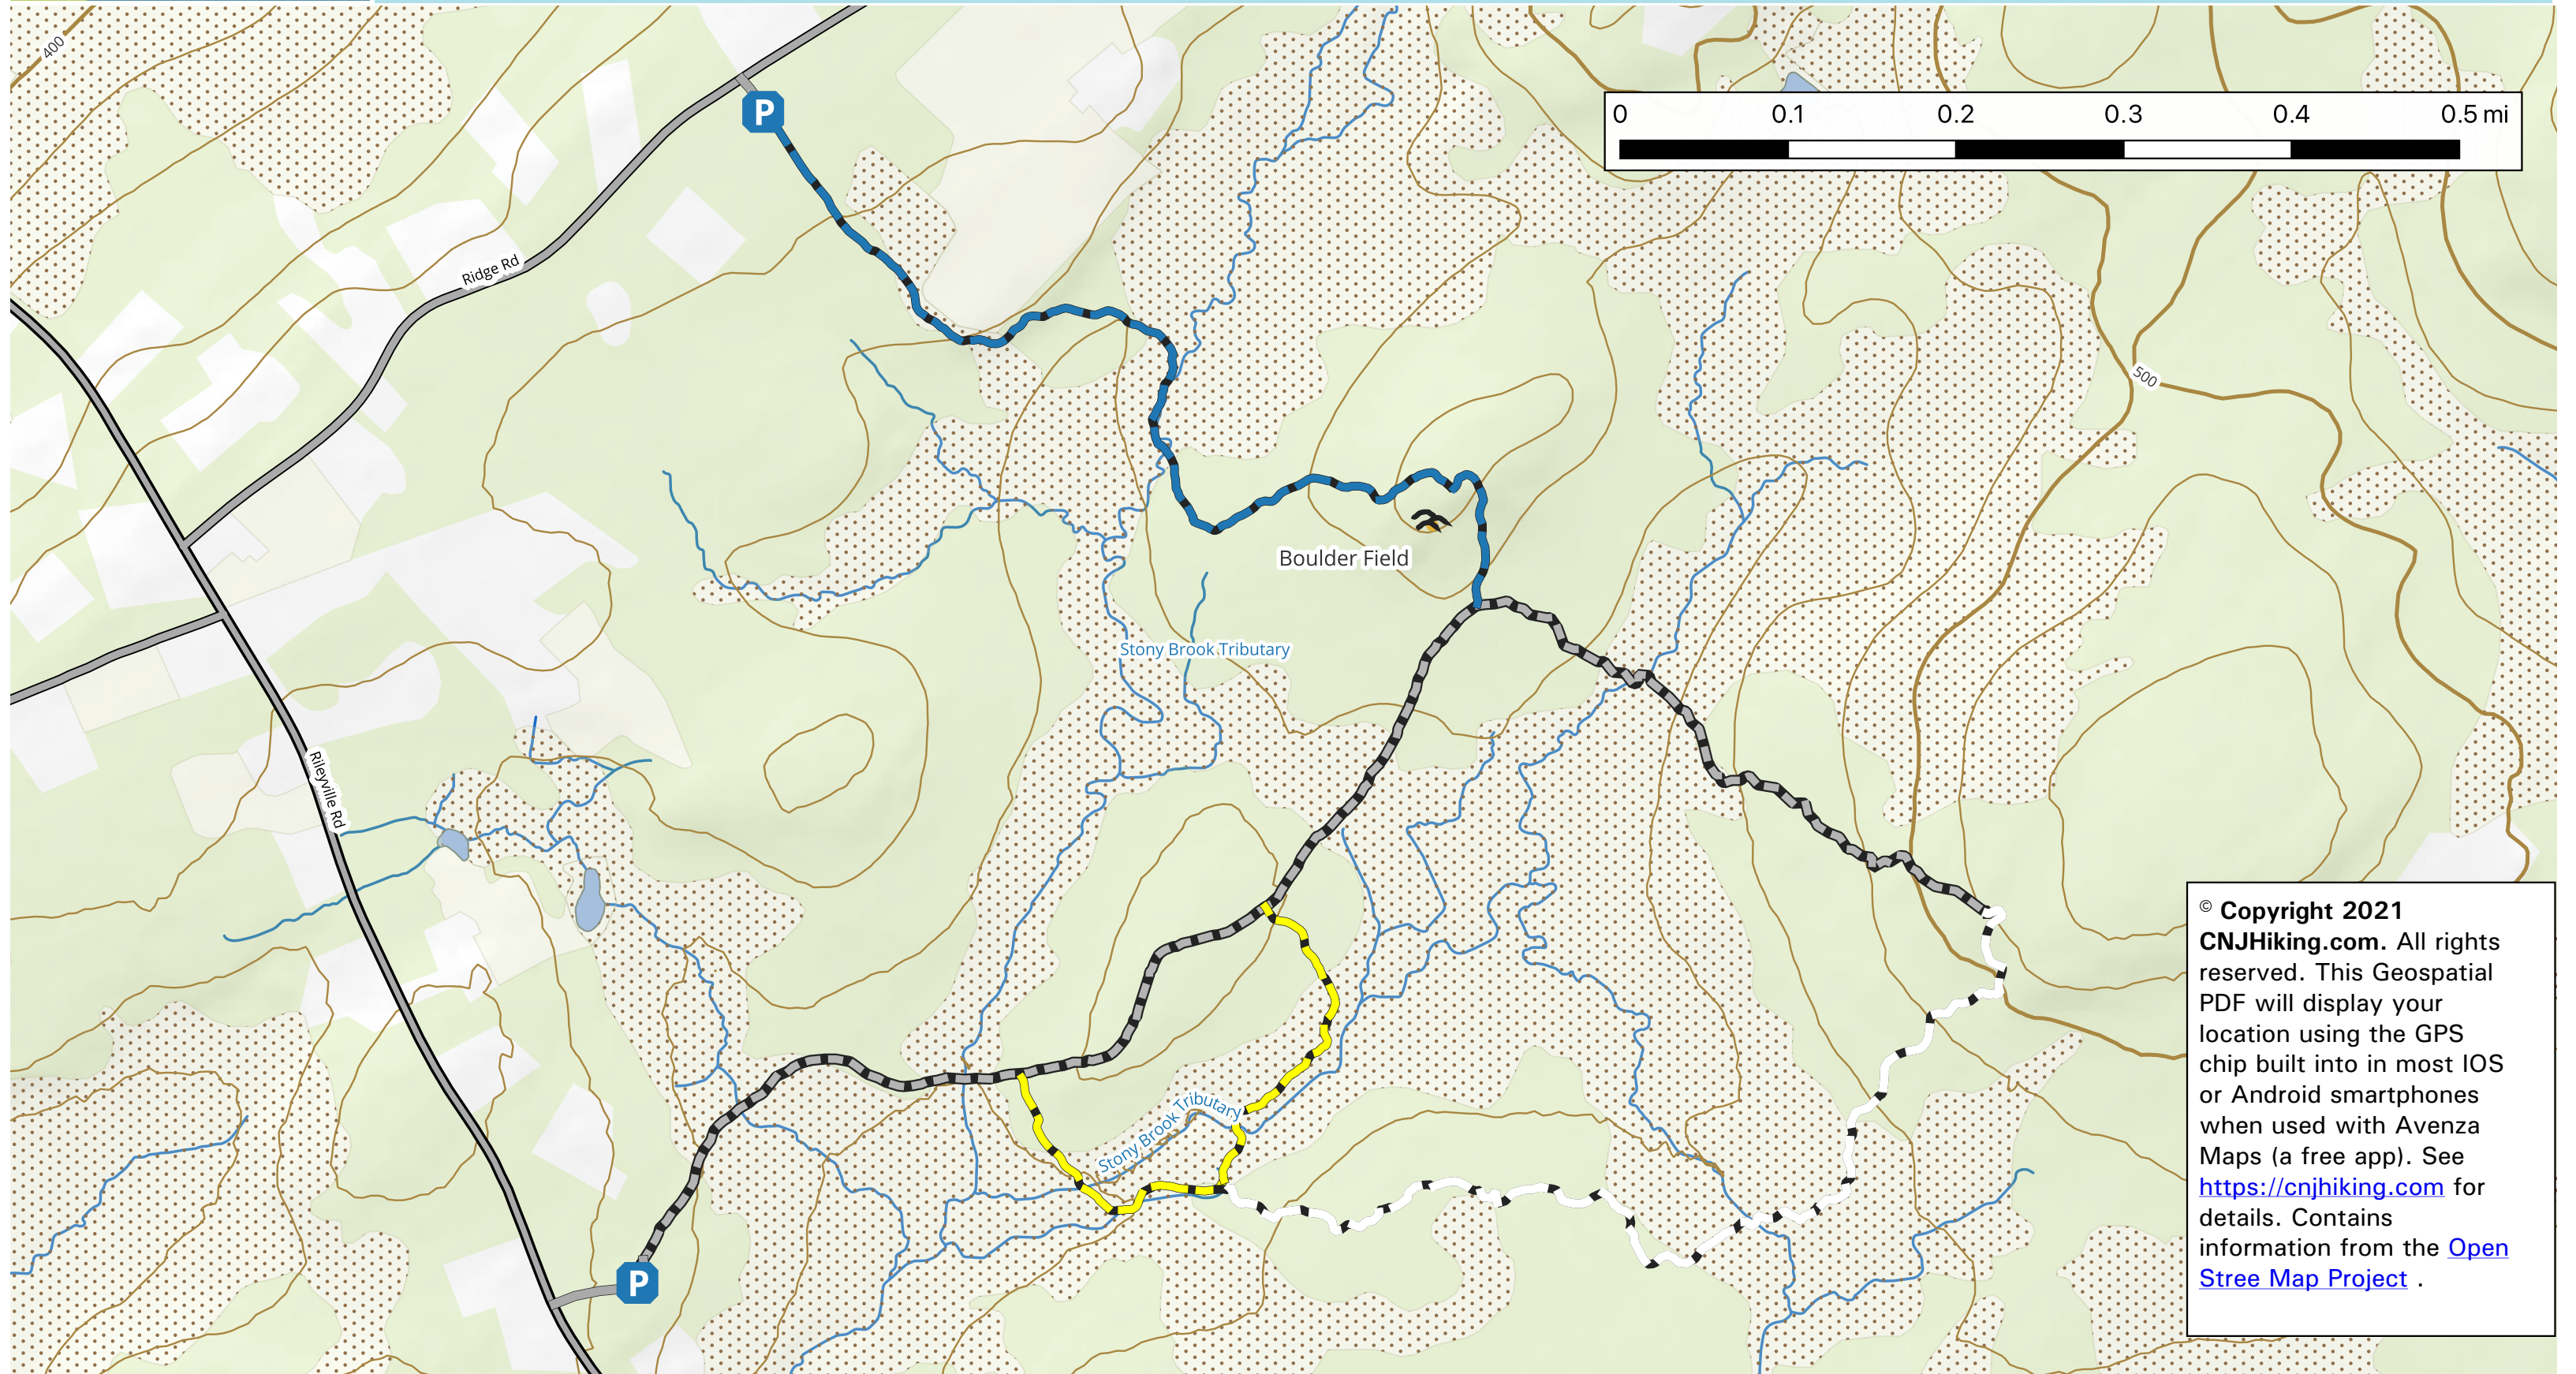

Website: [www.co.hunterdon.nj.us](http://www.co.hunterdon.nj.us) (click on "Parks & Recreation")

© Copyright 2021  
CNJHiking.com. All rights reserved. This Geospatial PDF will display your location using the GPS chip built into in most IOS or Android smartphones when used with Avenza Maps (a free app). See <https://cnjhiking.com> for details. Contains information from the [Open Street Map Project](https://openstreetmap.org).