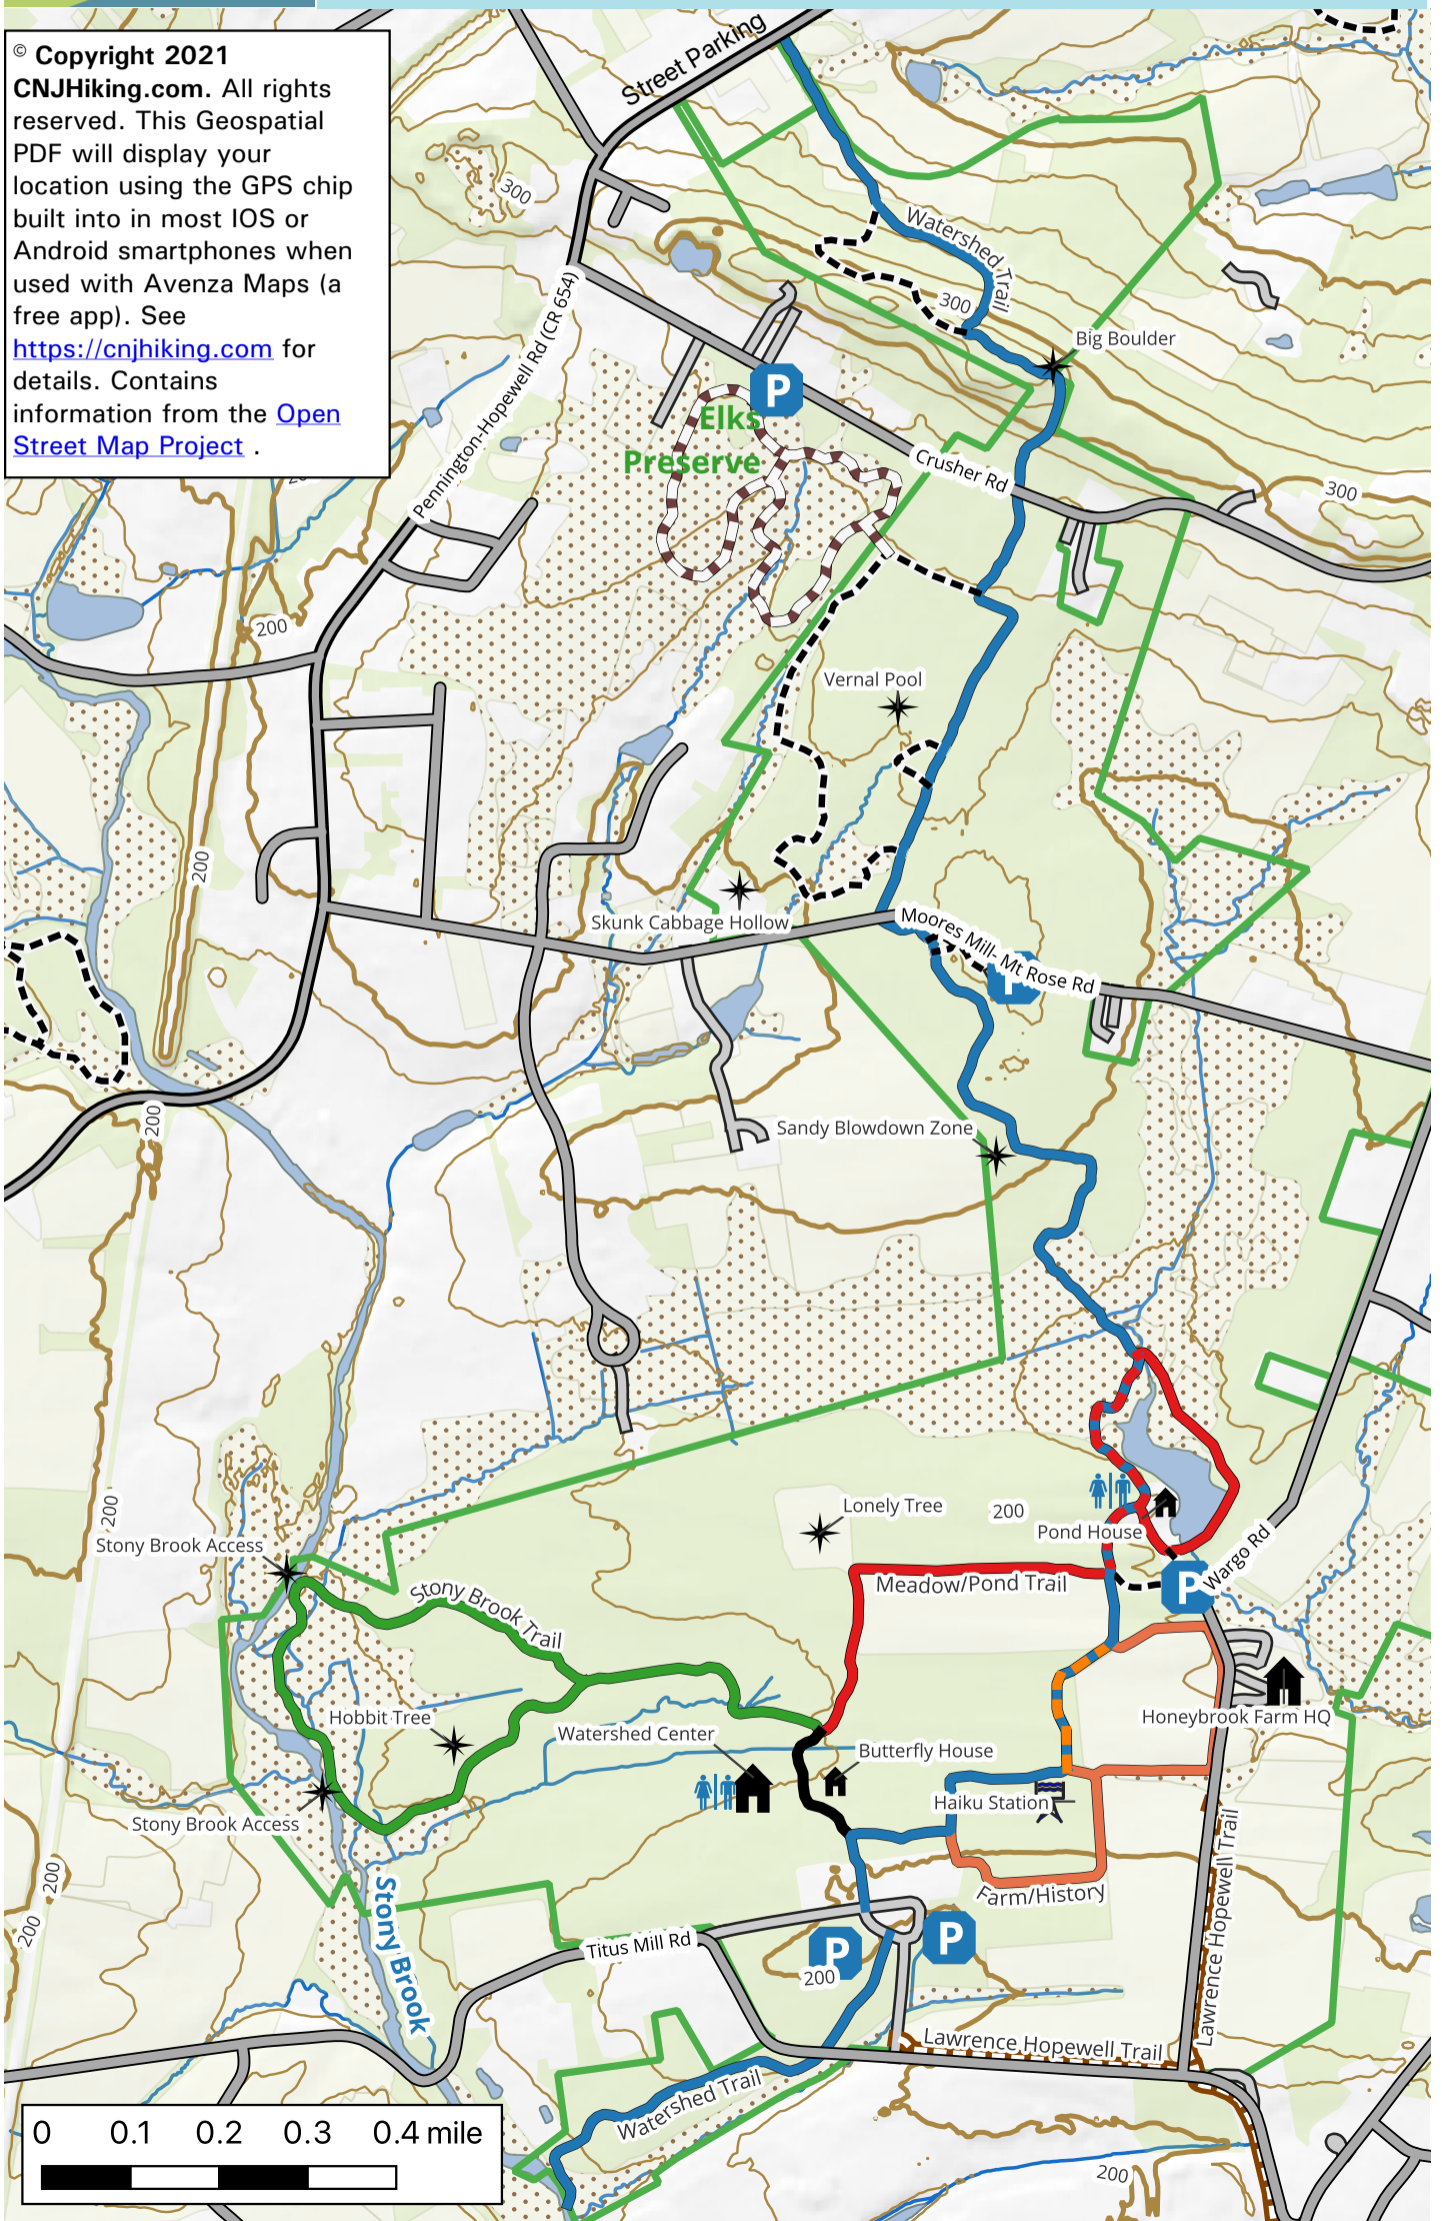

The Watershed Reserve

The Watershed Institute

31 Titus Mill Rd, Pennington, NJ 08534

Tel: (609) 737-3735

Website: <http://www.thewatershed.org/>

© Copyright 2021
CNJHiking.com. All rights reserved. This Geospatial PDF will display your location using the GPS chip built into in most IOS or Android smartphones when used with Avenza Maps (a free app). See <https://cnjhiking.com> for details. Contains information from the [Open Street Map Project](#).

20 foot contour intervals. Trail colors indicate blaze colors as much as possible.