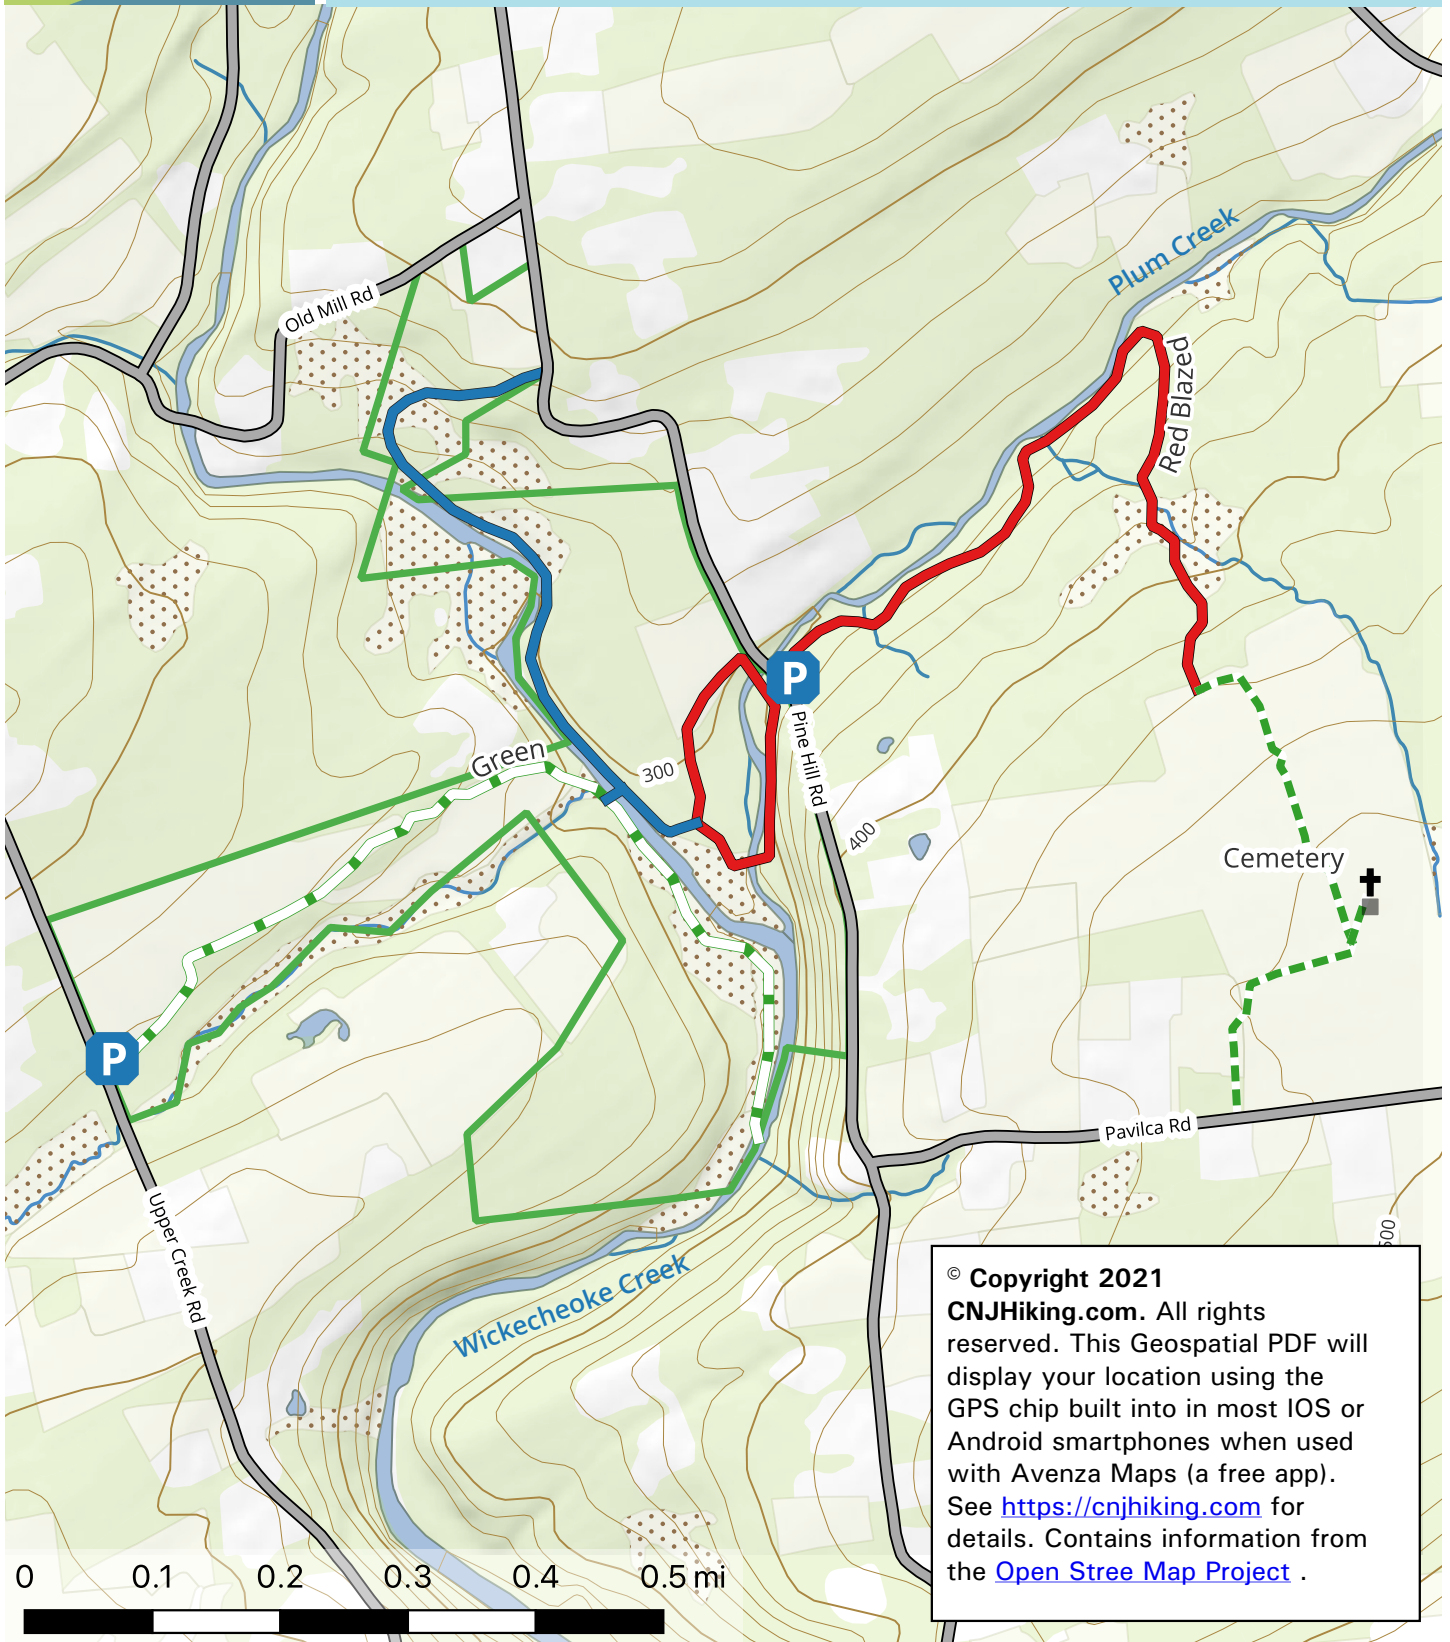

Wickecheoke Creek Preserve

NJ Conservation Foundation

Telephone: (908) 921-9480

Upper Creek Rd, Delaware Township NJ 08559

© Copyright 2021
CNJHiking.com. All rights reserved. This Geospatial PDF will display your location using the GPS chip built into in most IOS or Android smartphones when used with Avenza Maps (a free app). See <https://cnjhiking.com> for details. Contains information from the [Open Street Map Project](#).

20 foot contour intervals - trail colors on map indicate blaze colors