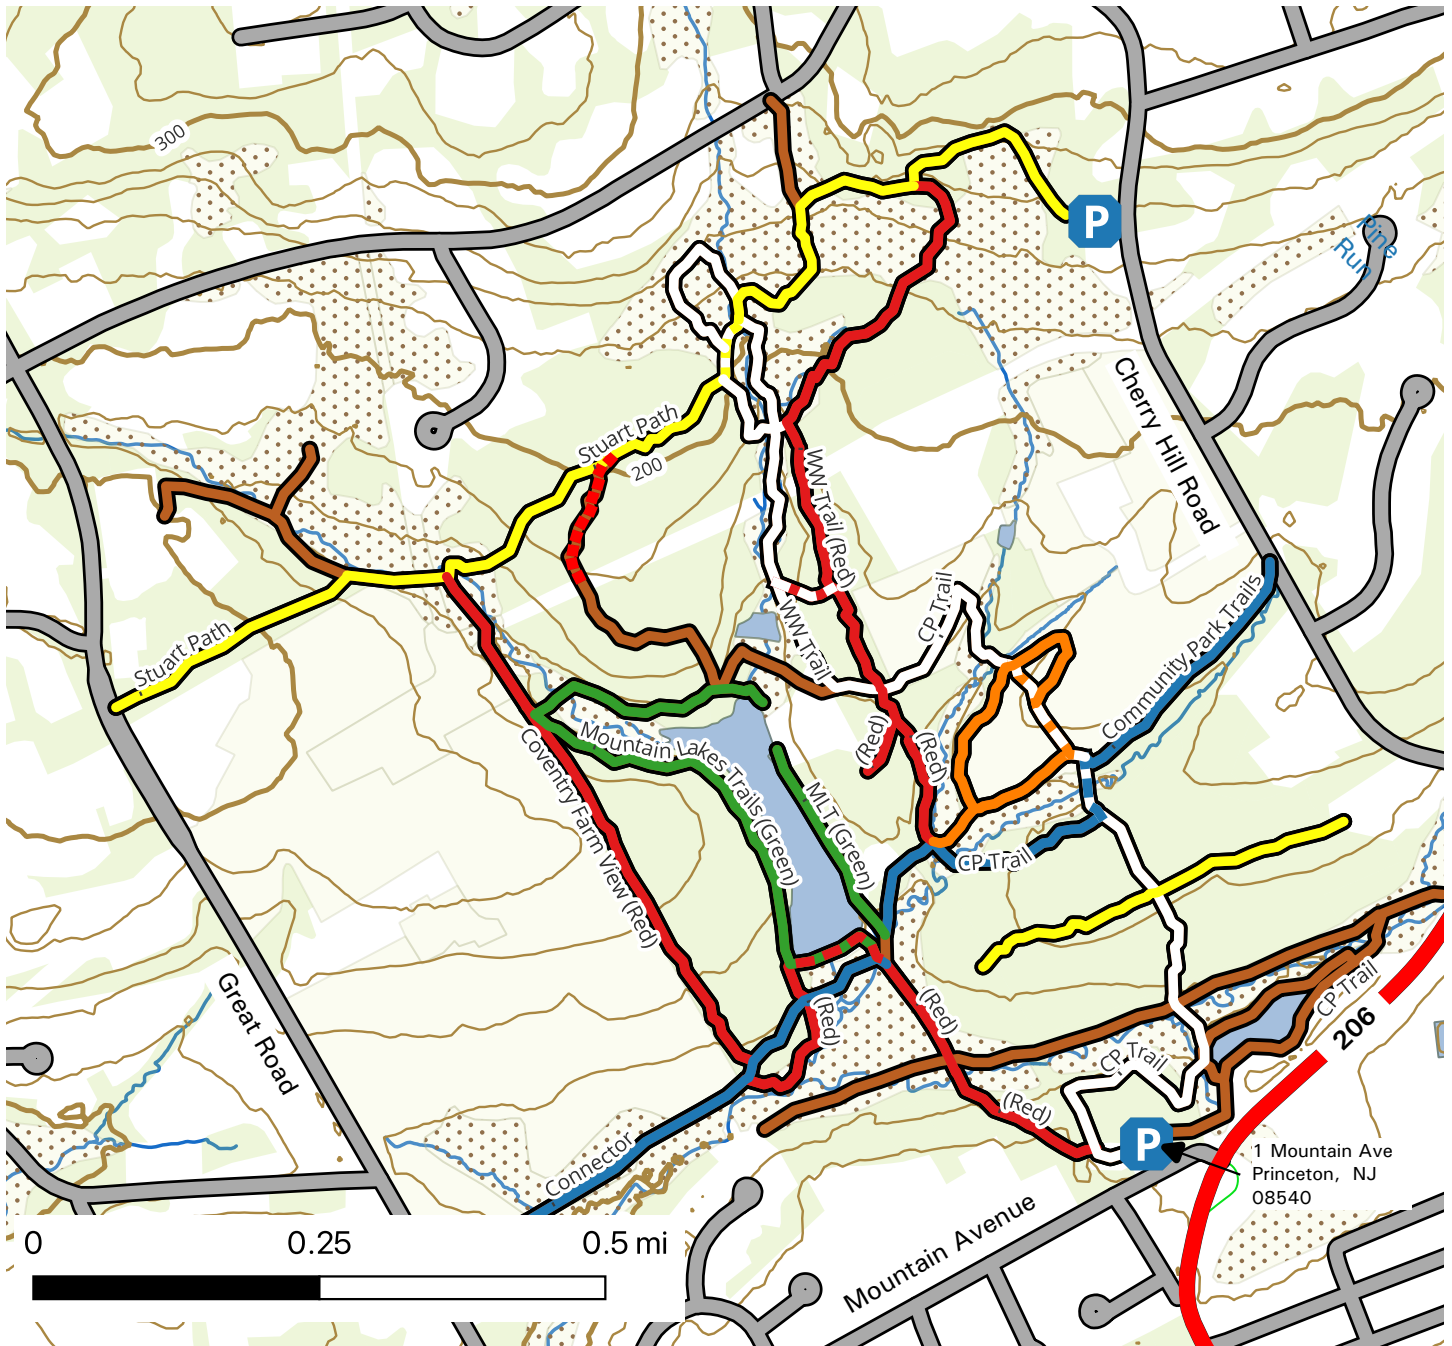

Witherspoon Woods & Mountain Lakes Preserve

Princeton Parks & Recreation

Telephone: (609) 921-9480 Email: recreation@princetonnj.gov

Website: [Link to Princeton Parks Web Page](#)

20 foot contour intervals - trail colors on map approximate blaze colors