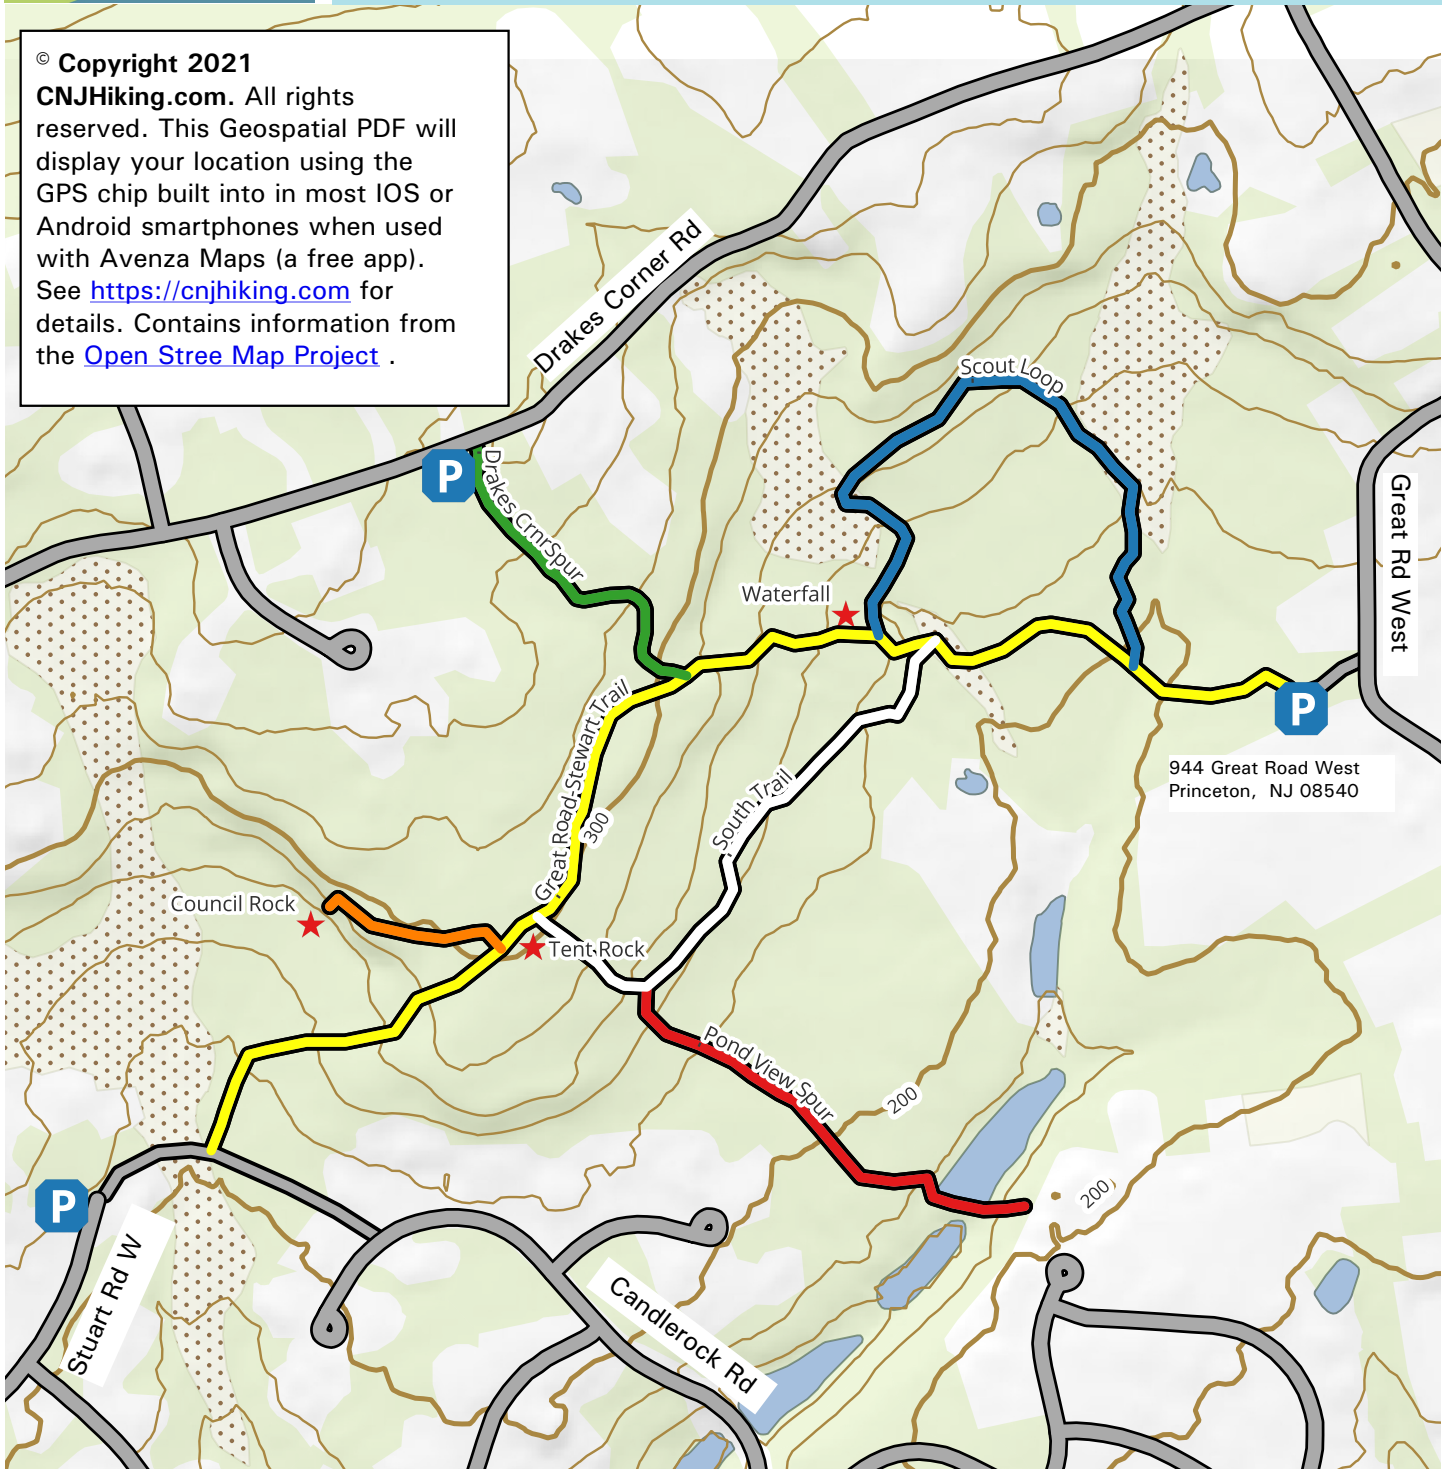

# Woodfield Reservation

0 0.1 0.2 0.3 0.4 0.5 mi

20 foot contour intervals - trail colors on map indicate blaze colors