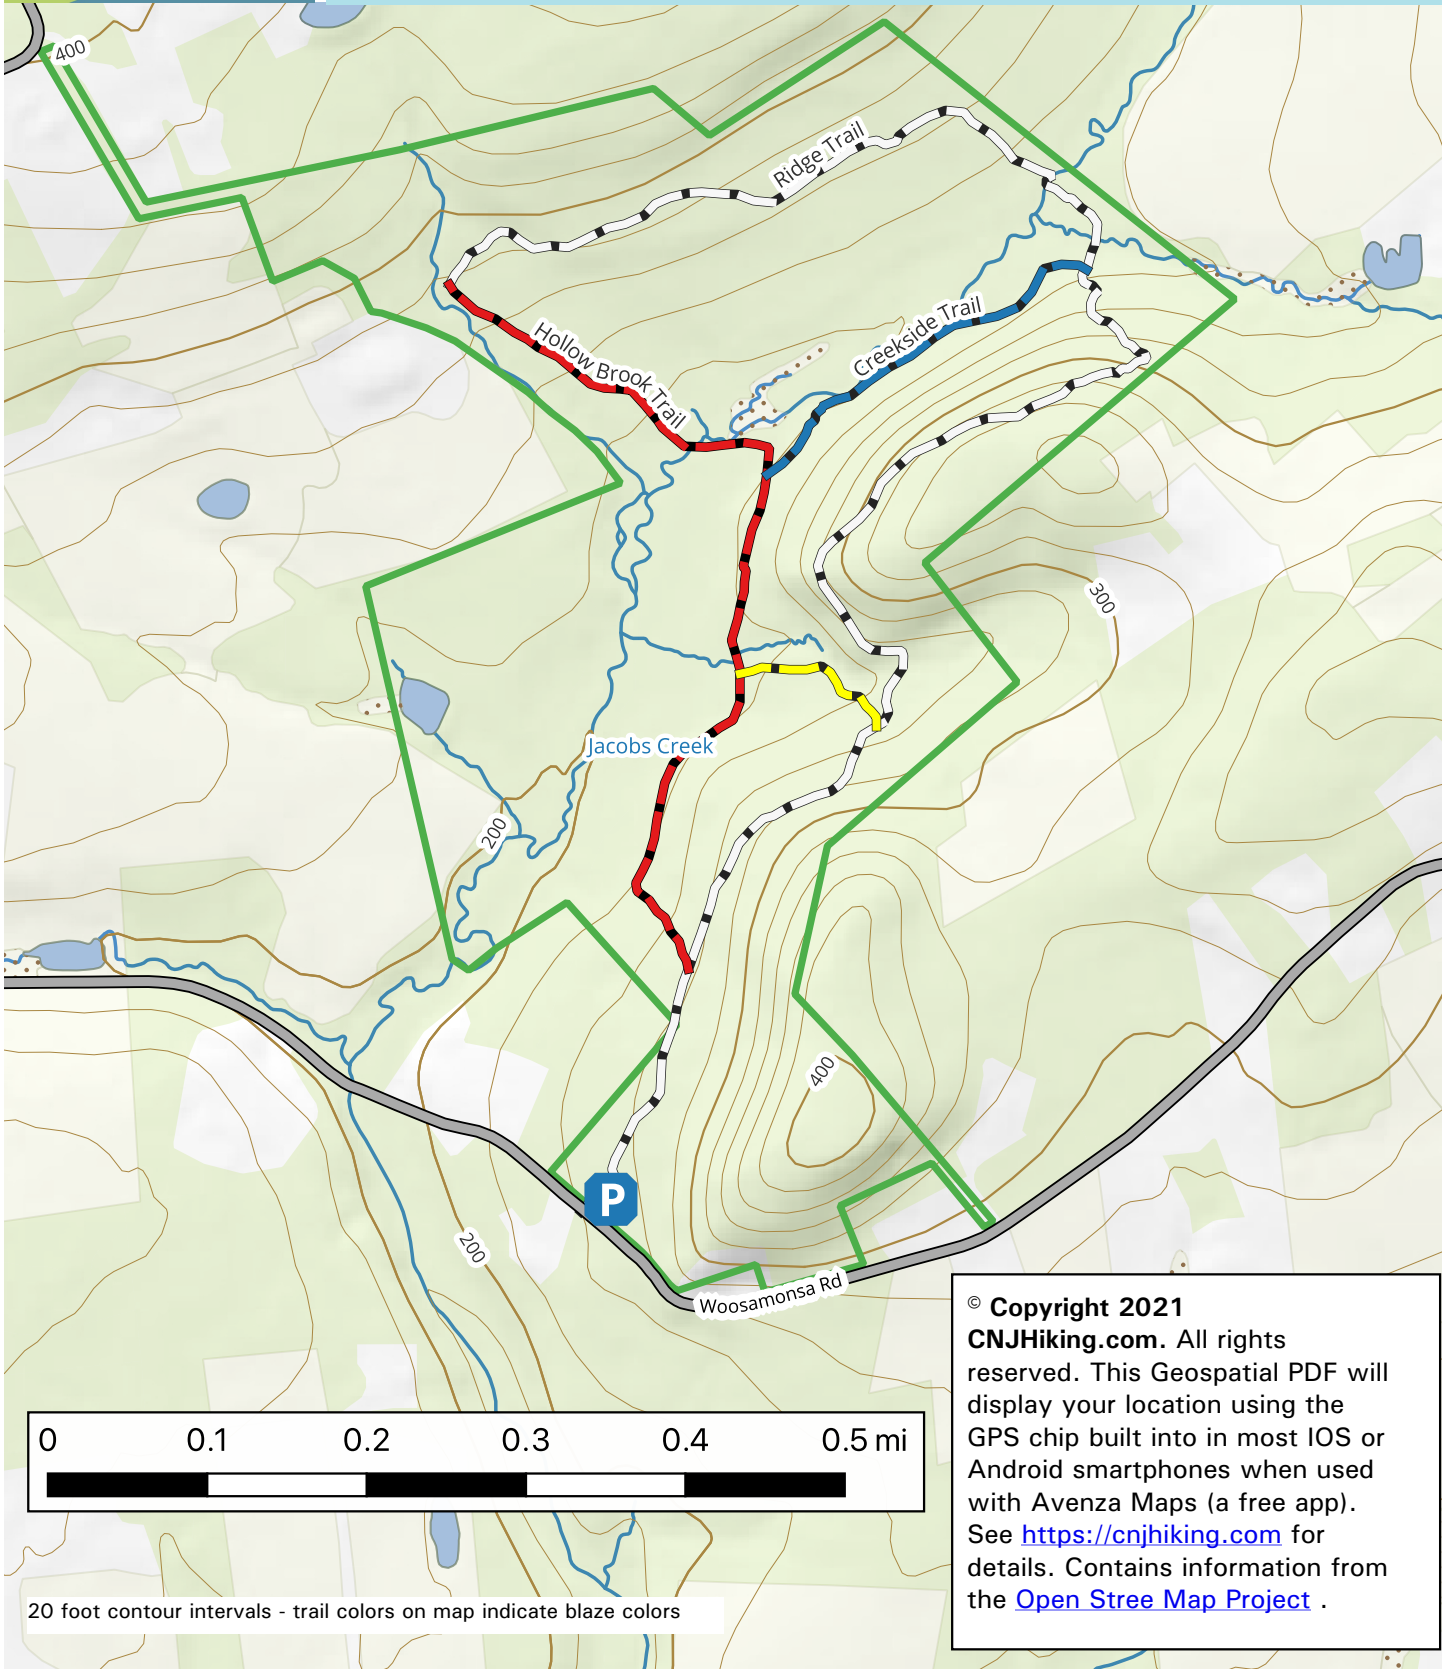

© Copyright 2021
CNJHiking.com. All rights reserved. This Geospatial PDF will display your location using the GPS chip built into in most IOS or Android smartphones when used with Avenza Maps (a free app). See <https://cnjhiking.com> for details. Contains information from the [Open Stree Map Project](#) .

20 foot contour intervals - trail colors on map indicate blaze colors