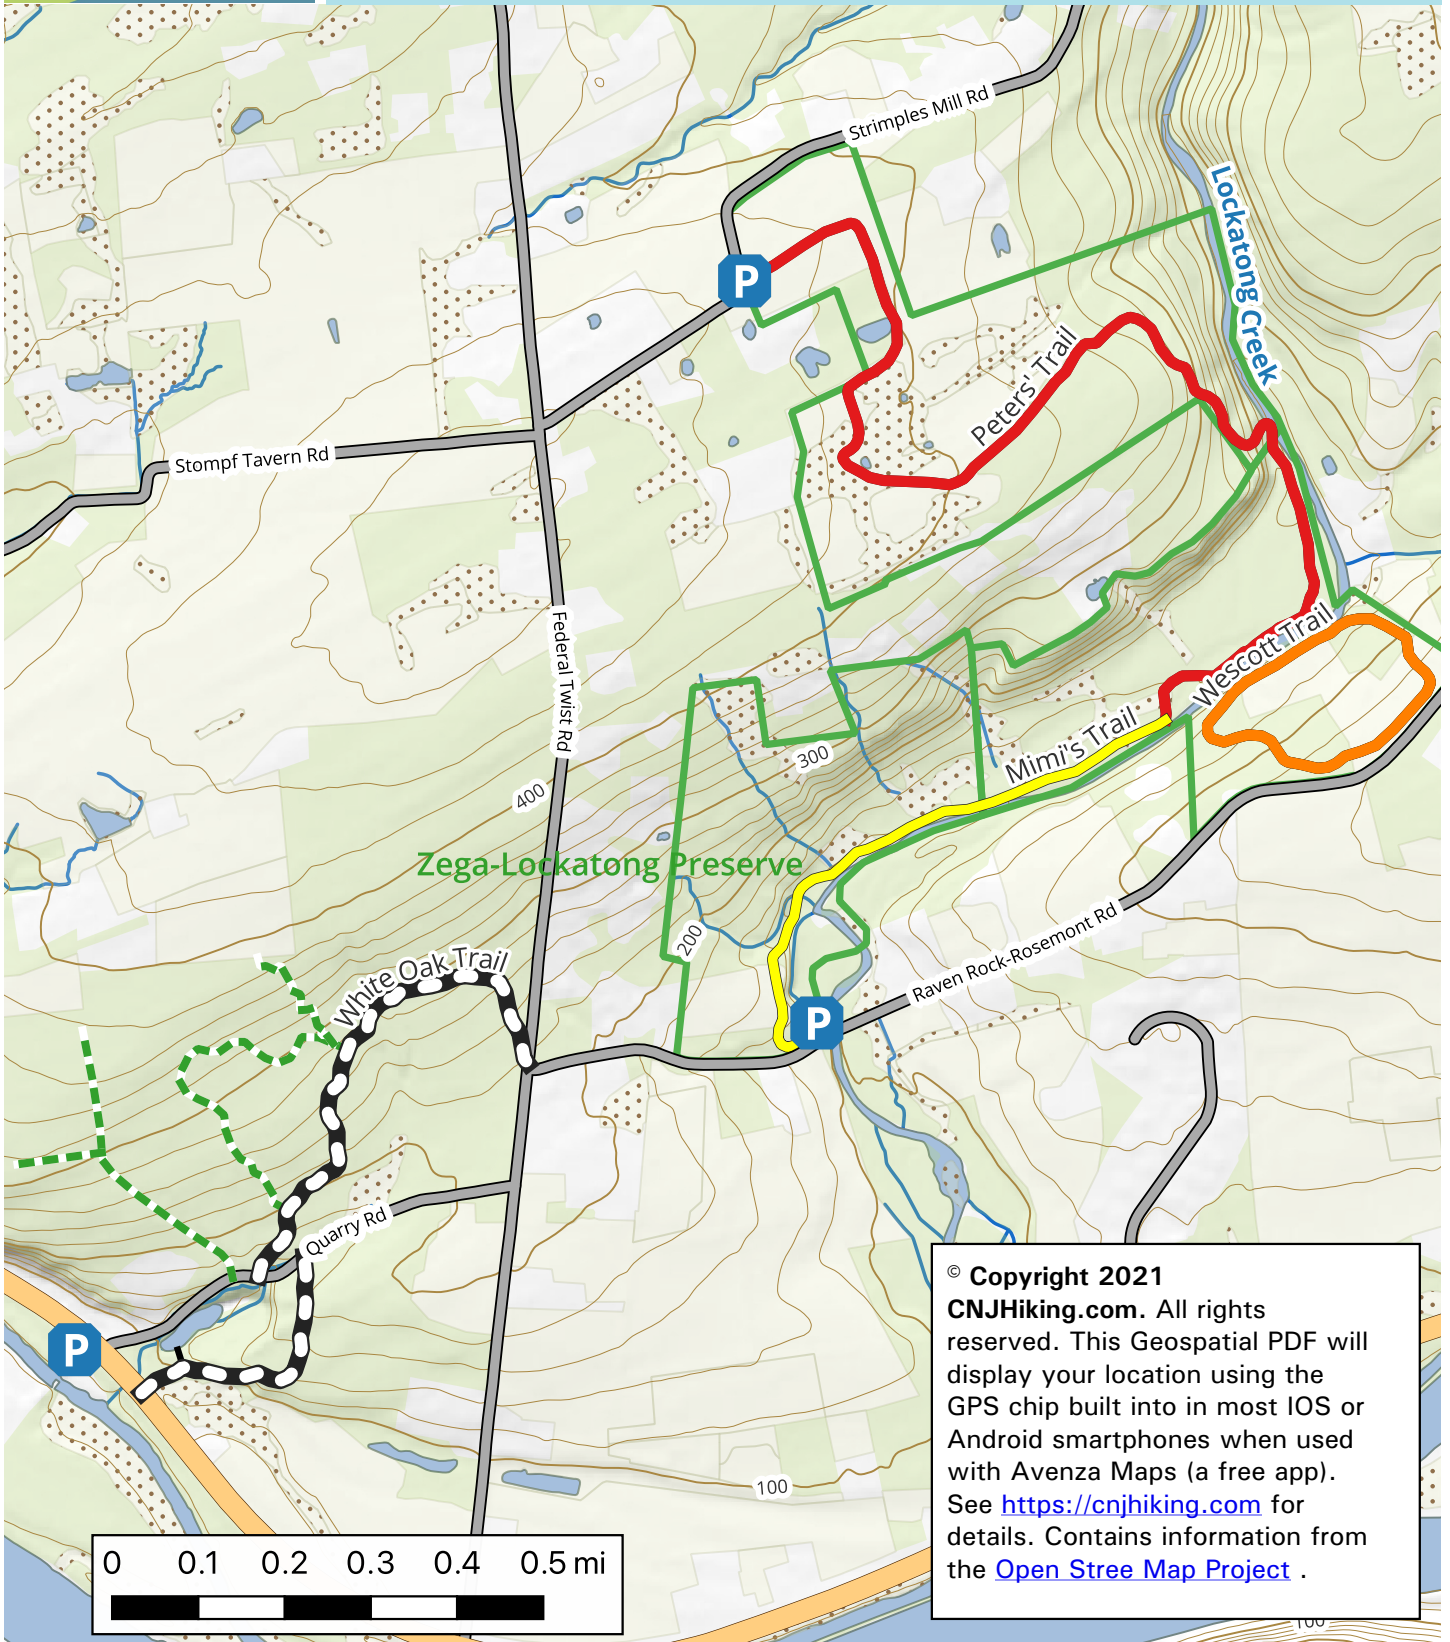

Zega-Lockatong Preserve

showing White Oak Trail connector

Hunterdon Land Trust Alliance (Zega-Lockatong Preserve)

Telephone: (908) 237-4582

Raven Rock-Rosemont Rd, Delaware Township NJ 08559

© Copyright 2021
CNJHiking.com. All rights reserved. This Geospatial PDF will display your location using the GPS chip built into in most IOS or Android smartphones when used with Avenza Maps (a free app). See <https://cnjhiking.com> for details. Contains information from the [Open Street Map Project](https://openstreetmap.org).

20 foot contour intervals - trail colors on map indicate blaze colors